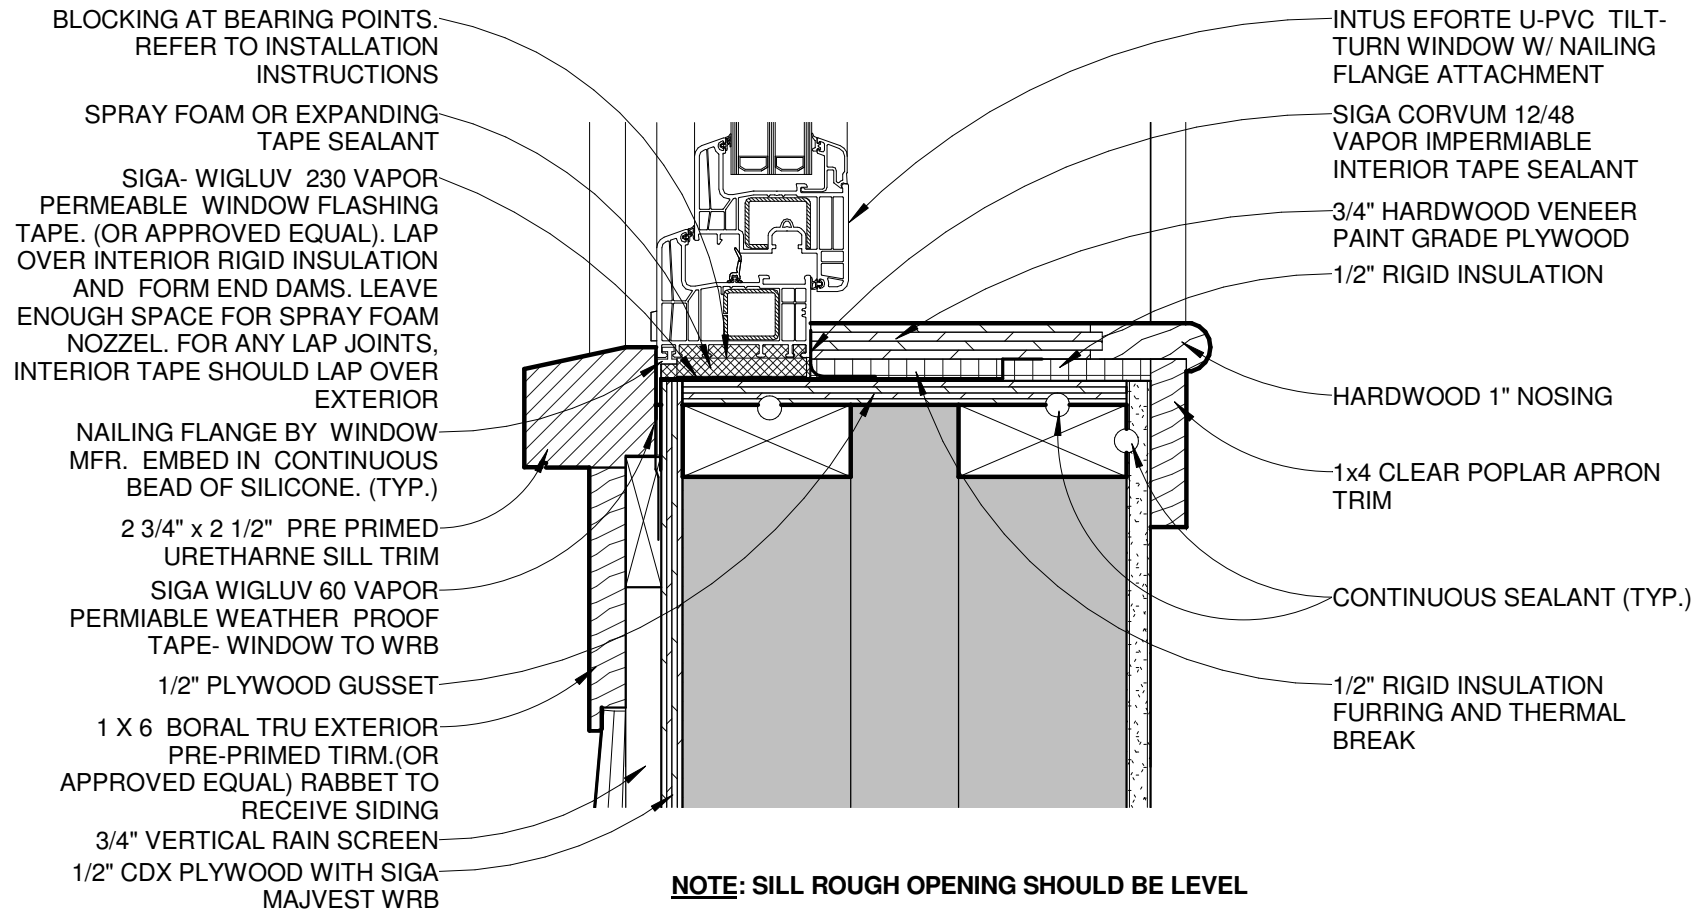

1 MGBS WINDOW HEAD DETAIL
 3" = 1'-0"

① MGBS WINDOW SILL DETAIL
3" = 1'-0"