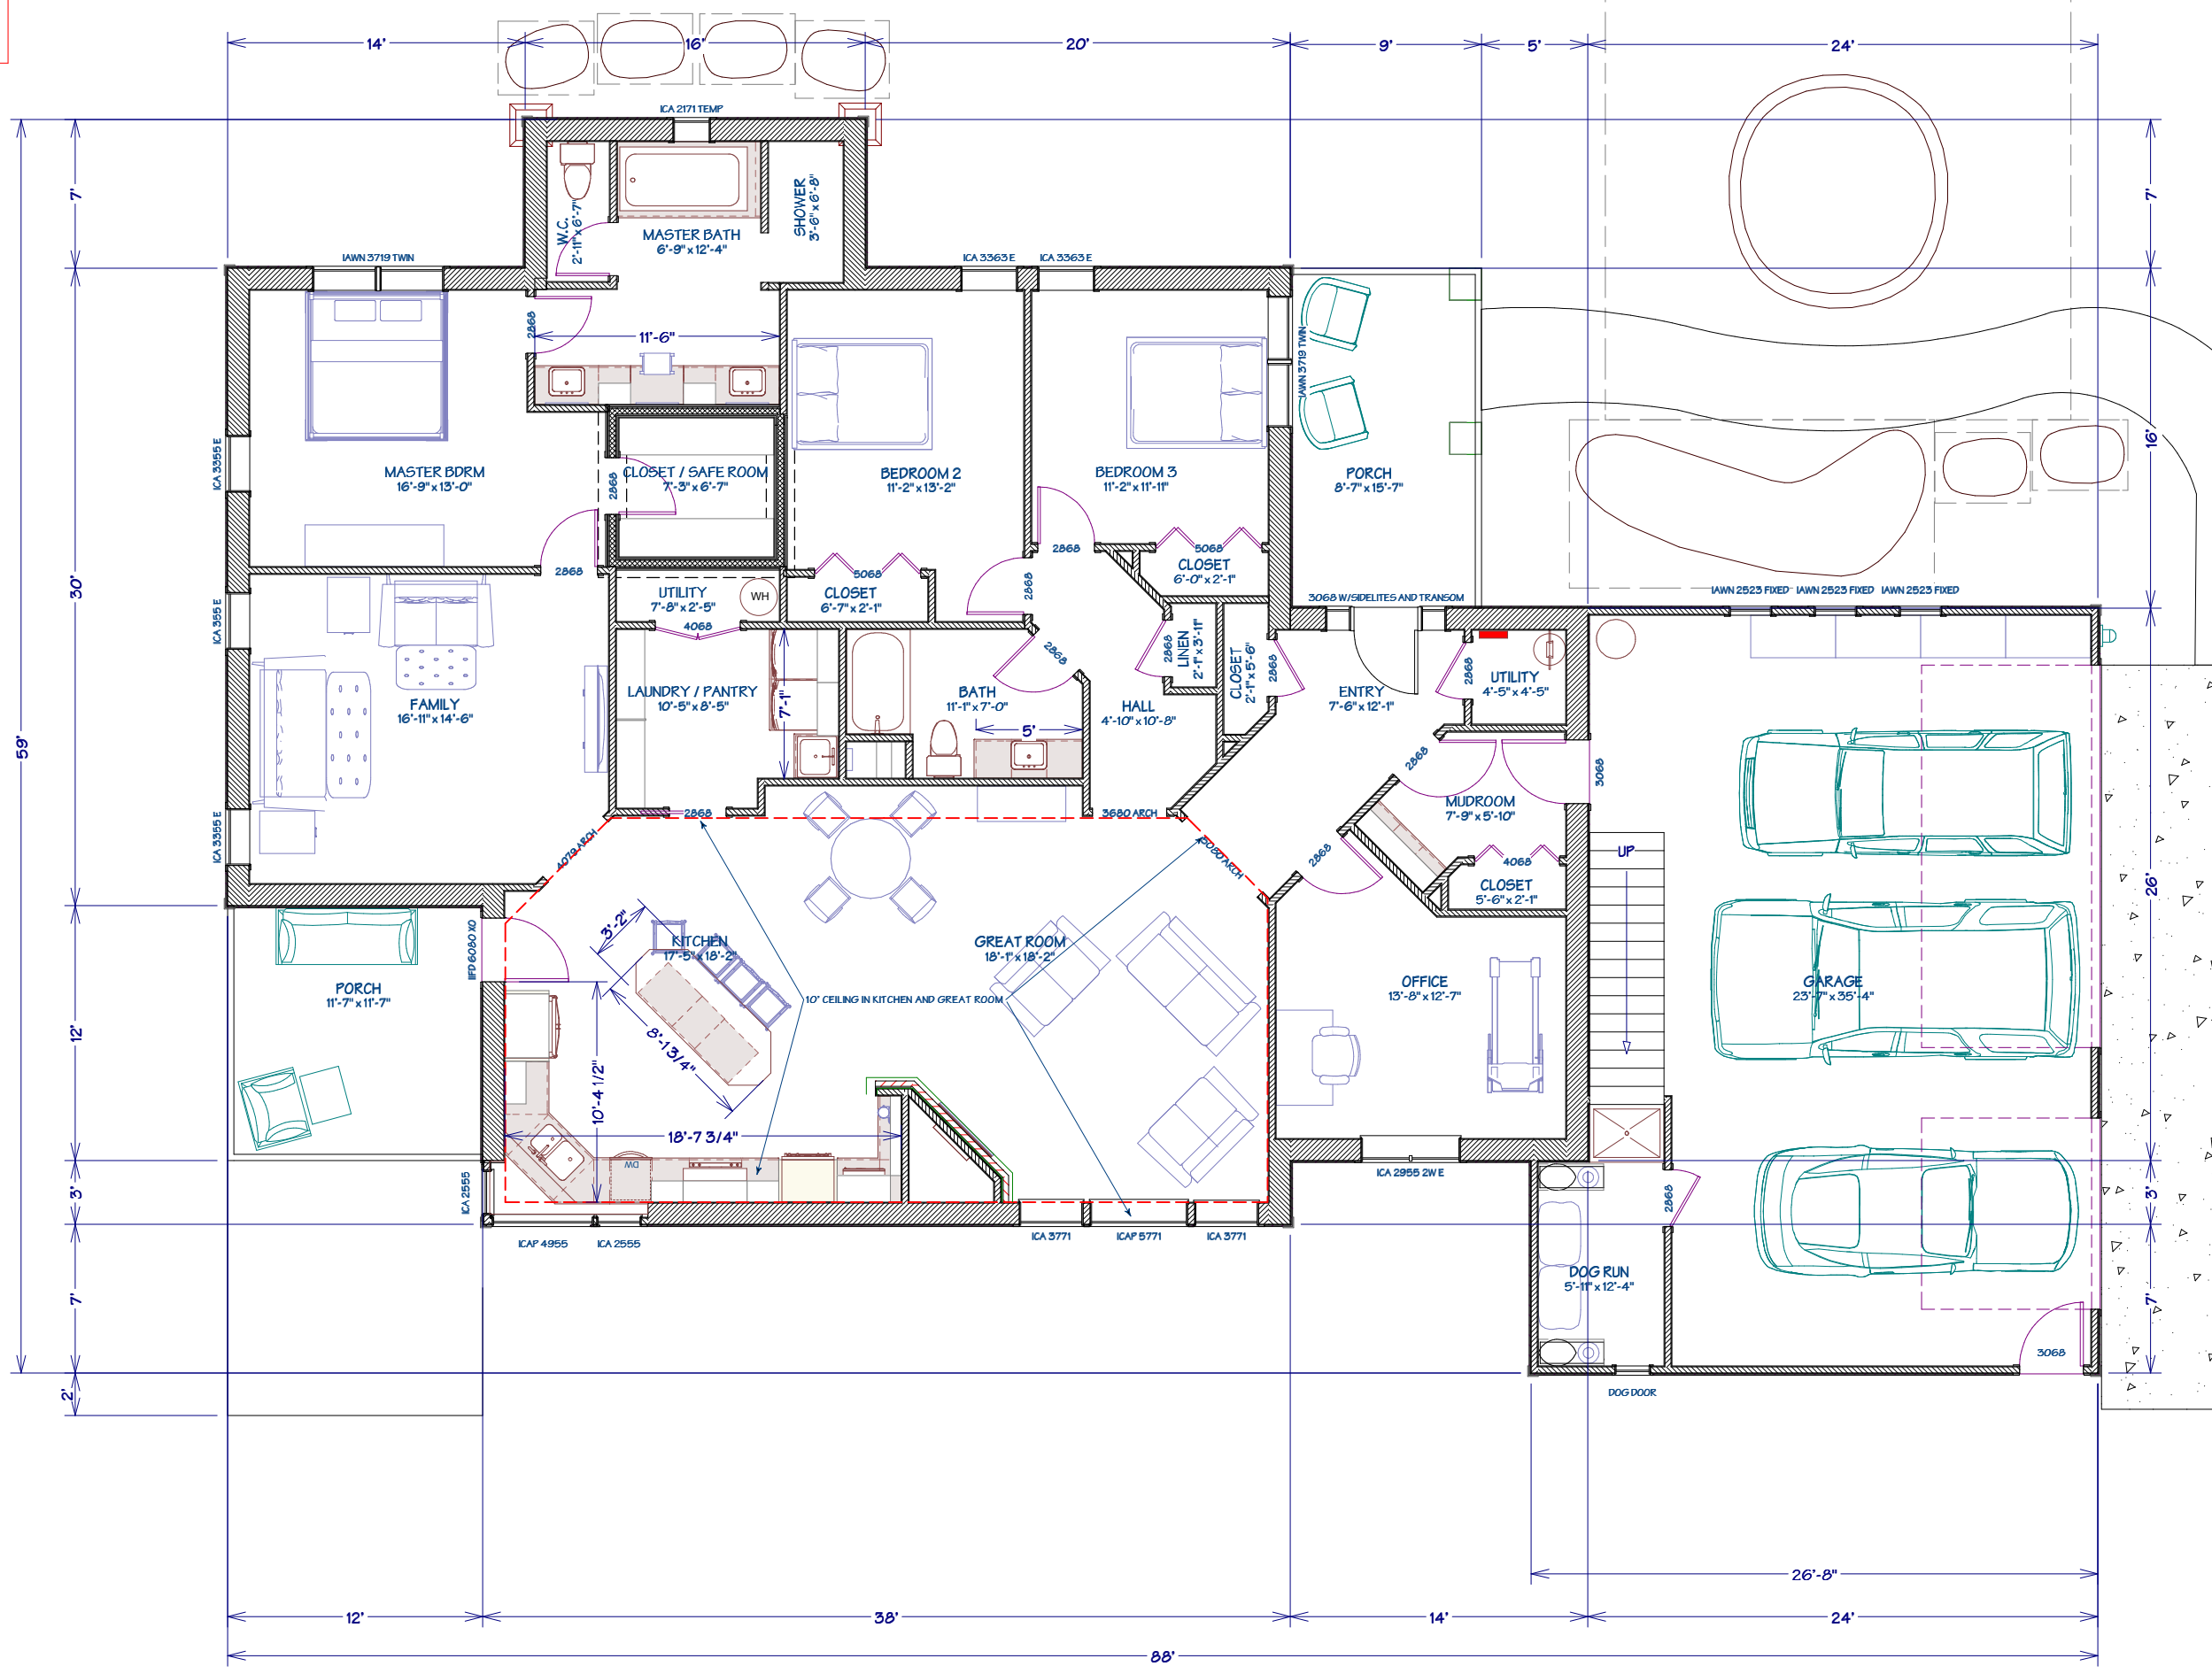

VER 2.4
3-27-15

SCALE: 1/8" = 1'-0"
DATE: MARCH 27, 2015

JOBSITE ADDRESS 30716
COUNTY RD 10 GRANGER, IN
55016 C. R. 8 MIDDLEBURY, INDIANA 46540

SCOTT AND KAY REINHOLD
EMAIL TERRY@121DESIGNSONLINE.COM

FLOOR PLAN
TELEPHONE (574) 215-1579

ON THE WEB AT 121DESIGNSONLINE.COM

SHEET
4