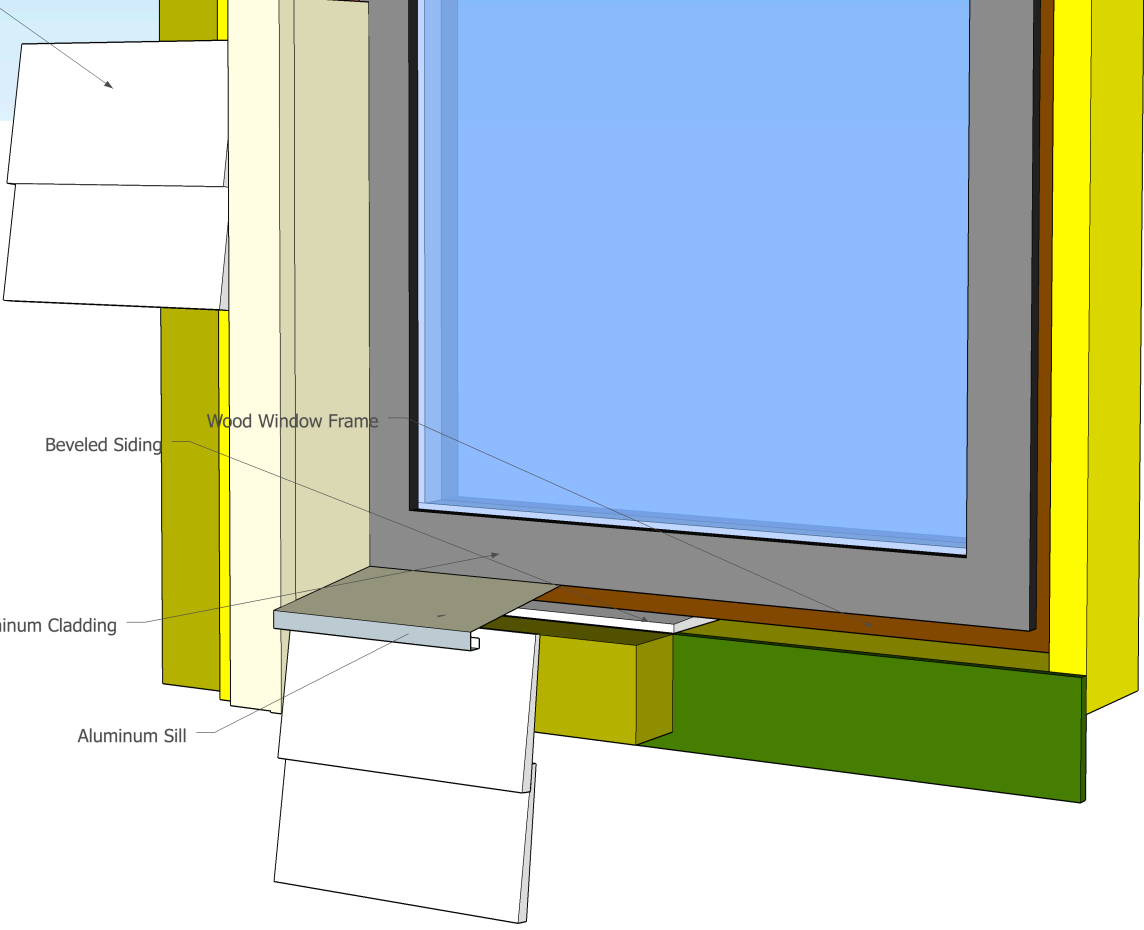

ZIP

2x6 Framed RO

Rigid Insulation

Roxul - 3"

2x4 Furring

Siding

Beveled Siding

Wood Window Frame