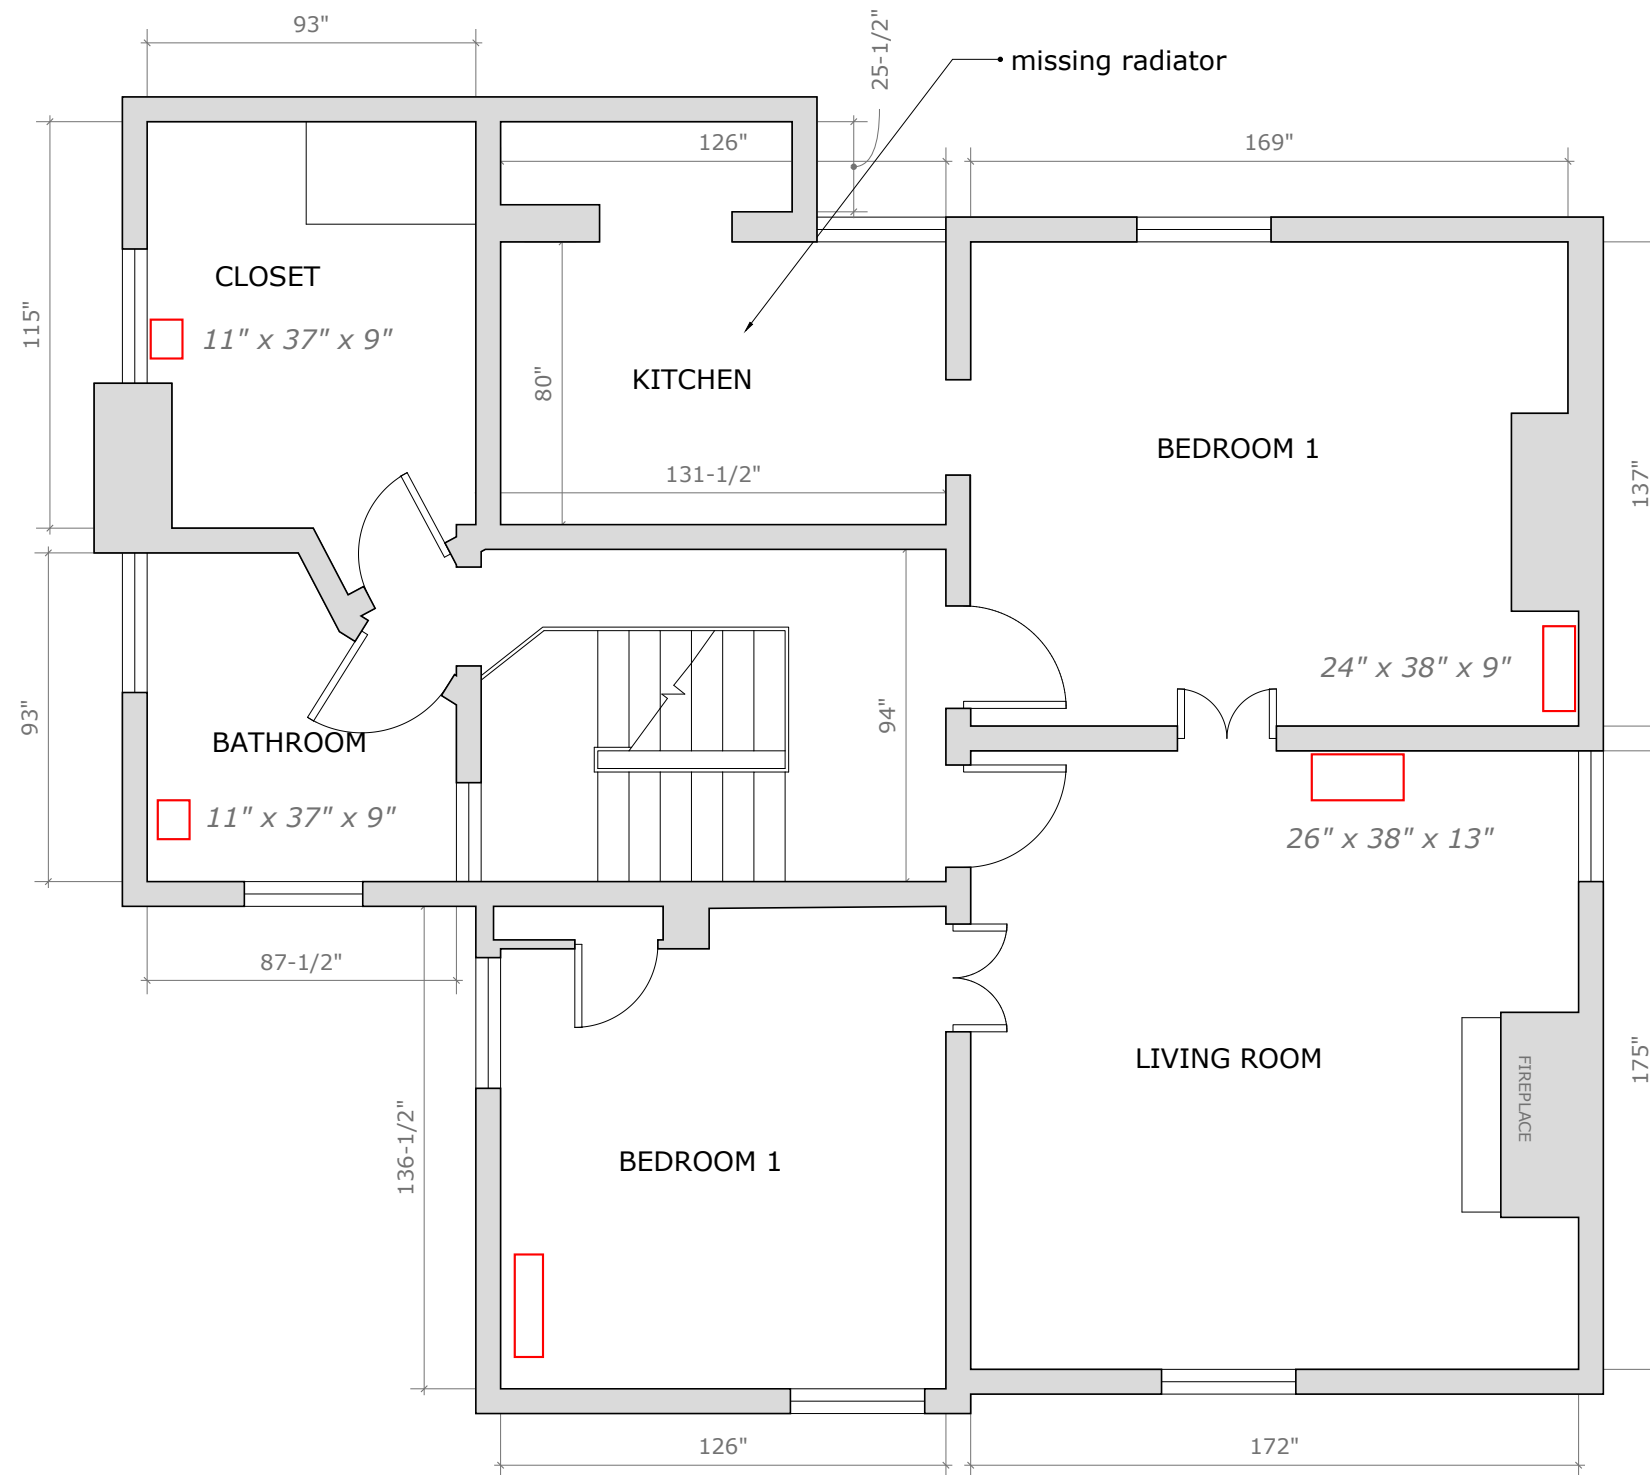

BASEMENT
LOCATIONS OF RADIATORS
DEC 20, 2018

**dimensions of radiators:
WxHxD*

TOTAL AREA 1330 SQ.FT.

1ST FLOOR
LOCATIONS OF RADIATORS

DEC 20, 2018

*dimensions of radiators:
WxHxD

TOTAL AREA without foyer
1360 SQ.FT.

2ND FLOOR
LOCATIONS OF RADIATORS

DEC 20, 2018

*dimensions of radiators:
WxHxD

TOTAL AREA 1495 SQ.FT.

3RD FLOOR
 LOCATIONS OF RADIATORS
 DEC 20, 2018

*dimensions of radiators:
 WxHxD

TOTAL AREA 858 SQ.FT.