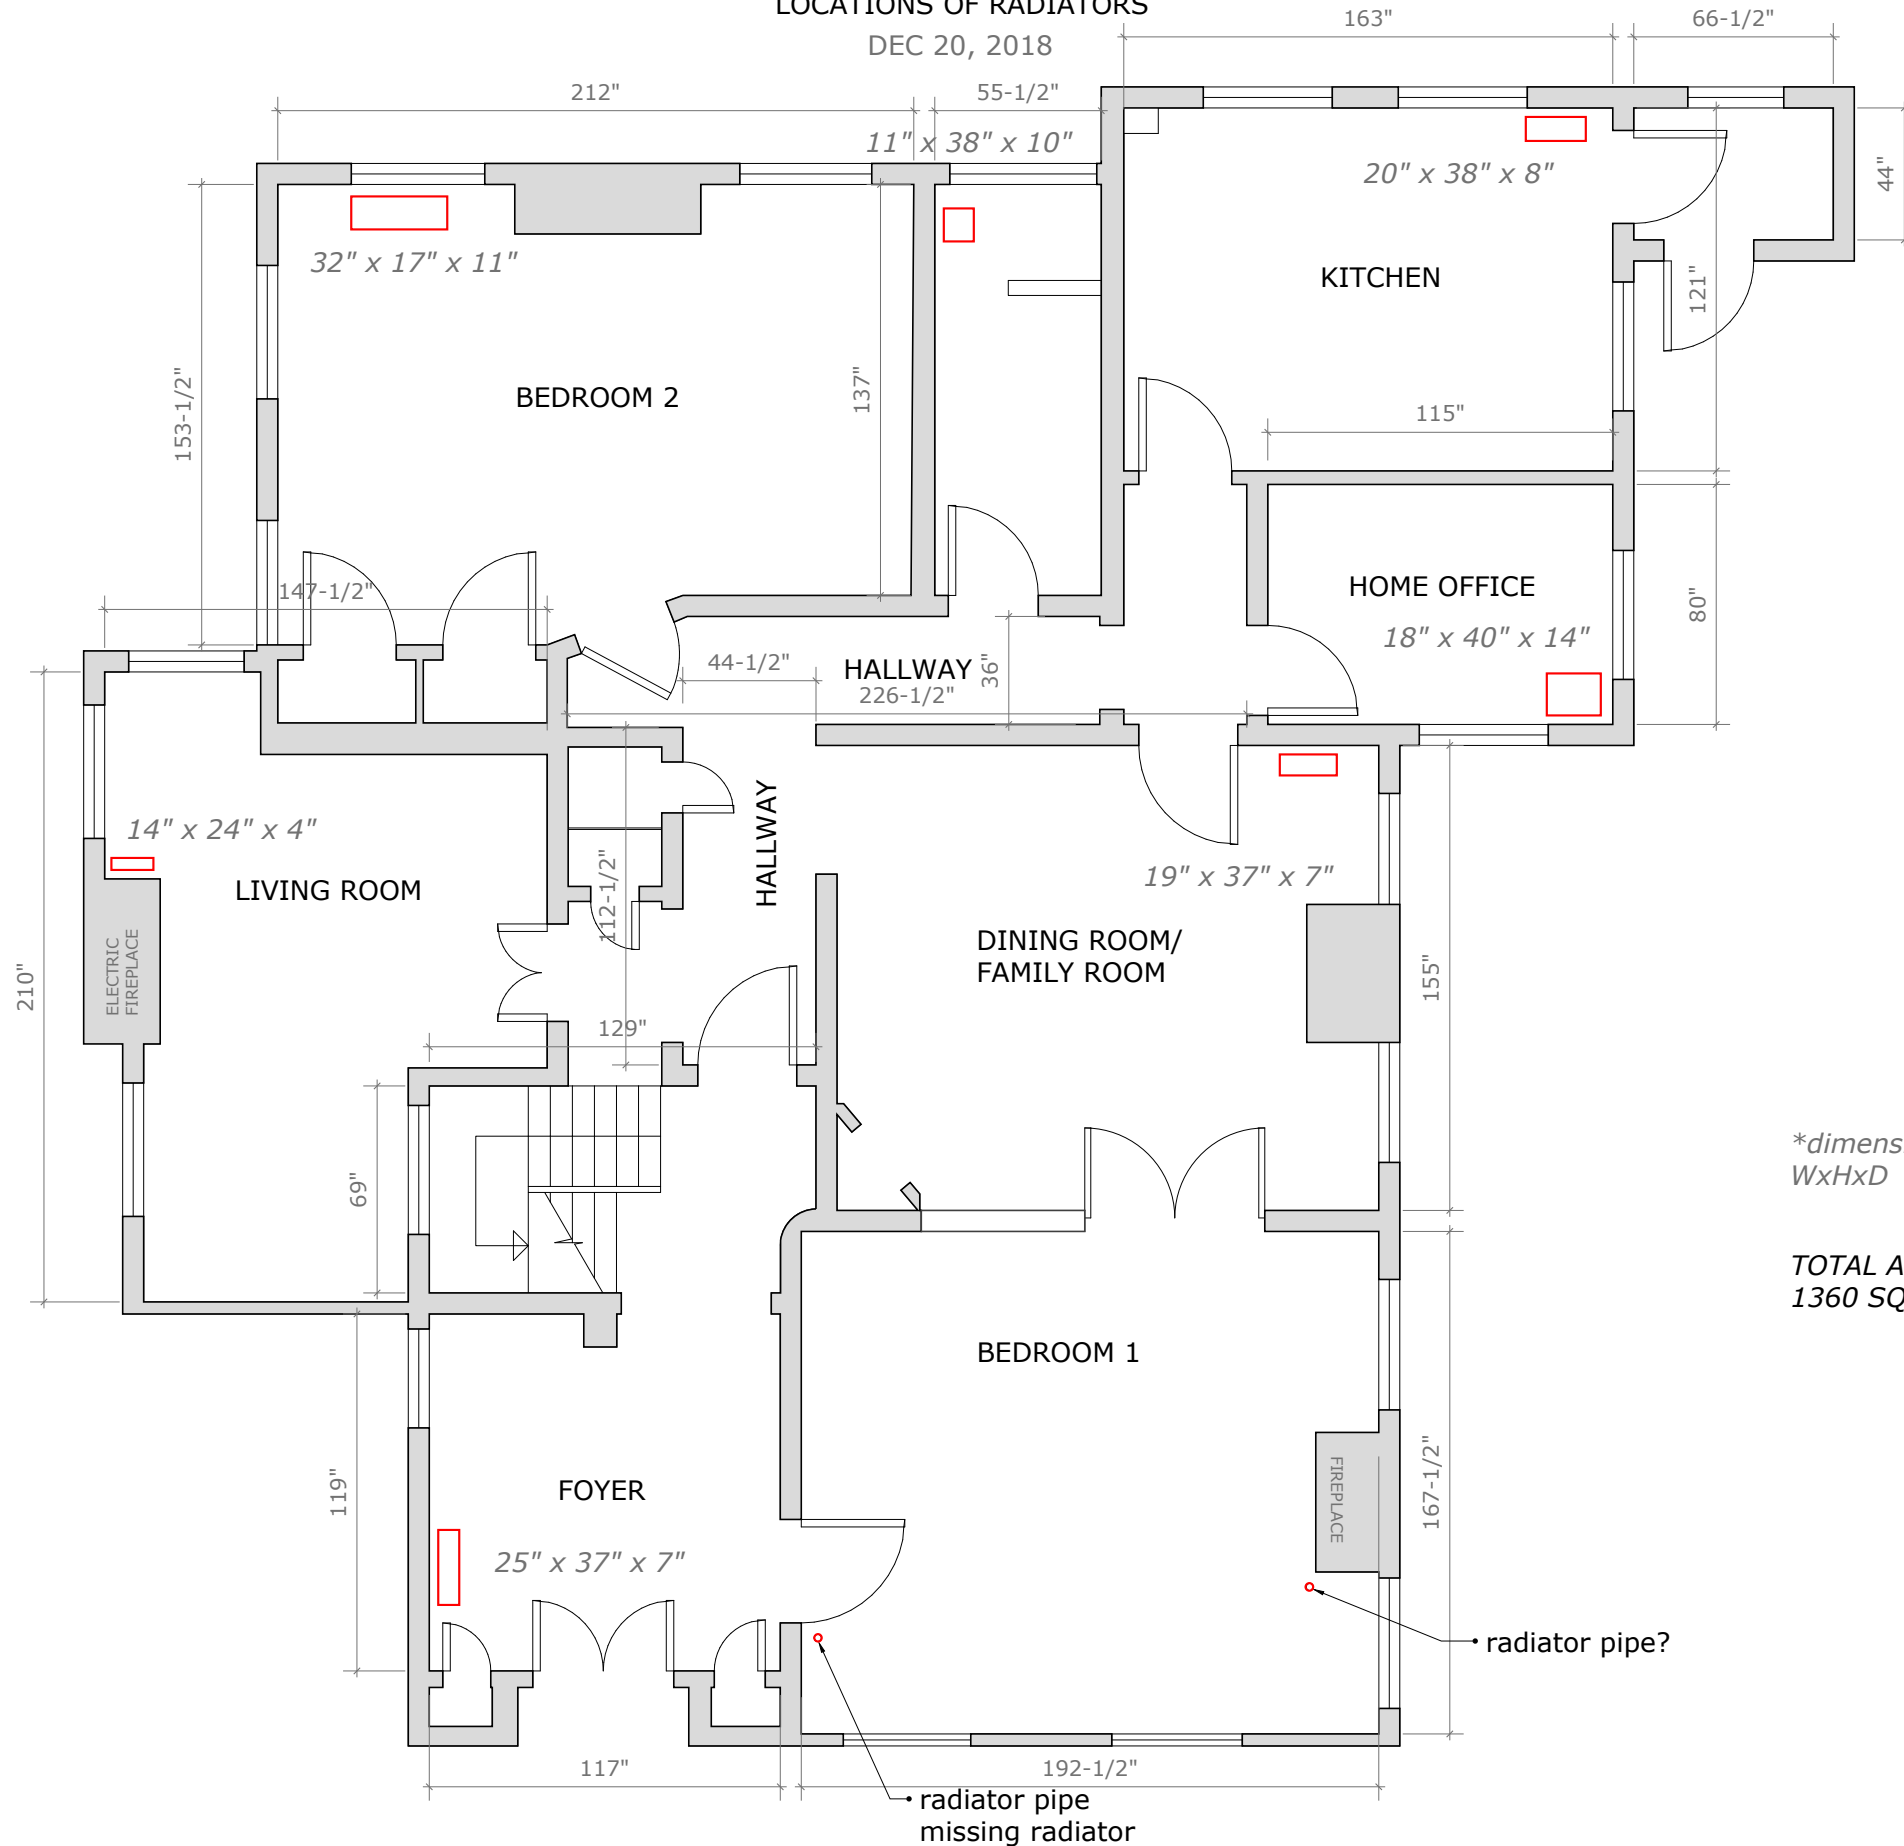

BASEMENT
LOCATIONS OF RADIATORS
DEC 20, 2018

**dimensions of radiators:
WxHxD*

TOTAL AREA 1330 SQ.FT.

1ST FLOOR
LOCATIONS OF RADIATORS

DEC 20, 2018

*dimensions of radiators:
WxHxD

TOTAL AREA without foyer
1360 SQ.FT.

2ND FLOOR
LOCATIONS OF RADIATORS

DEC 20, 2018

*dimensions of radiators:
WxHxD

TOTAL AREA 1495 SQ.FT.

3RD FLOOR
 LOCATIONS OF RADIATORS
 DEC 20, 2018

*dimensions of radiators:
 WxHxD

TOTAL AREA 858 SQ.FT.