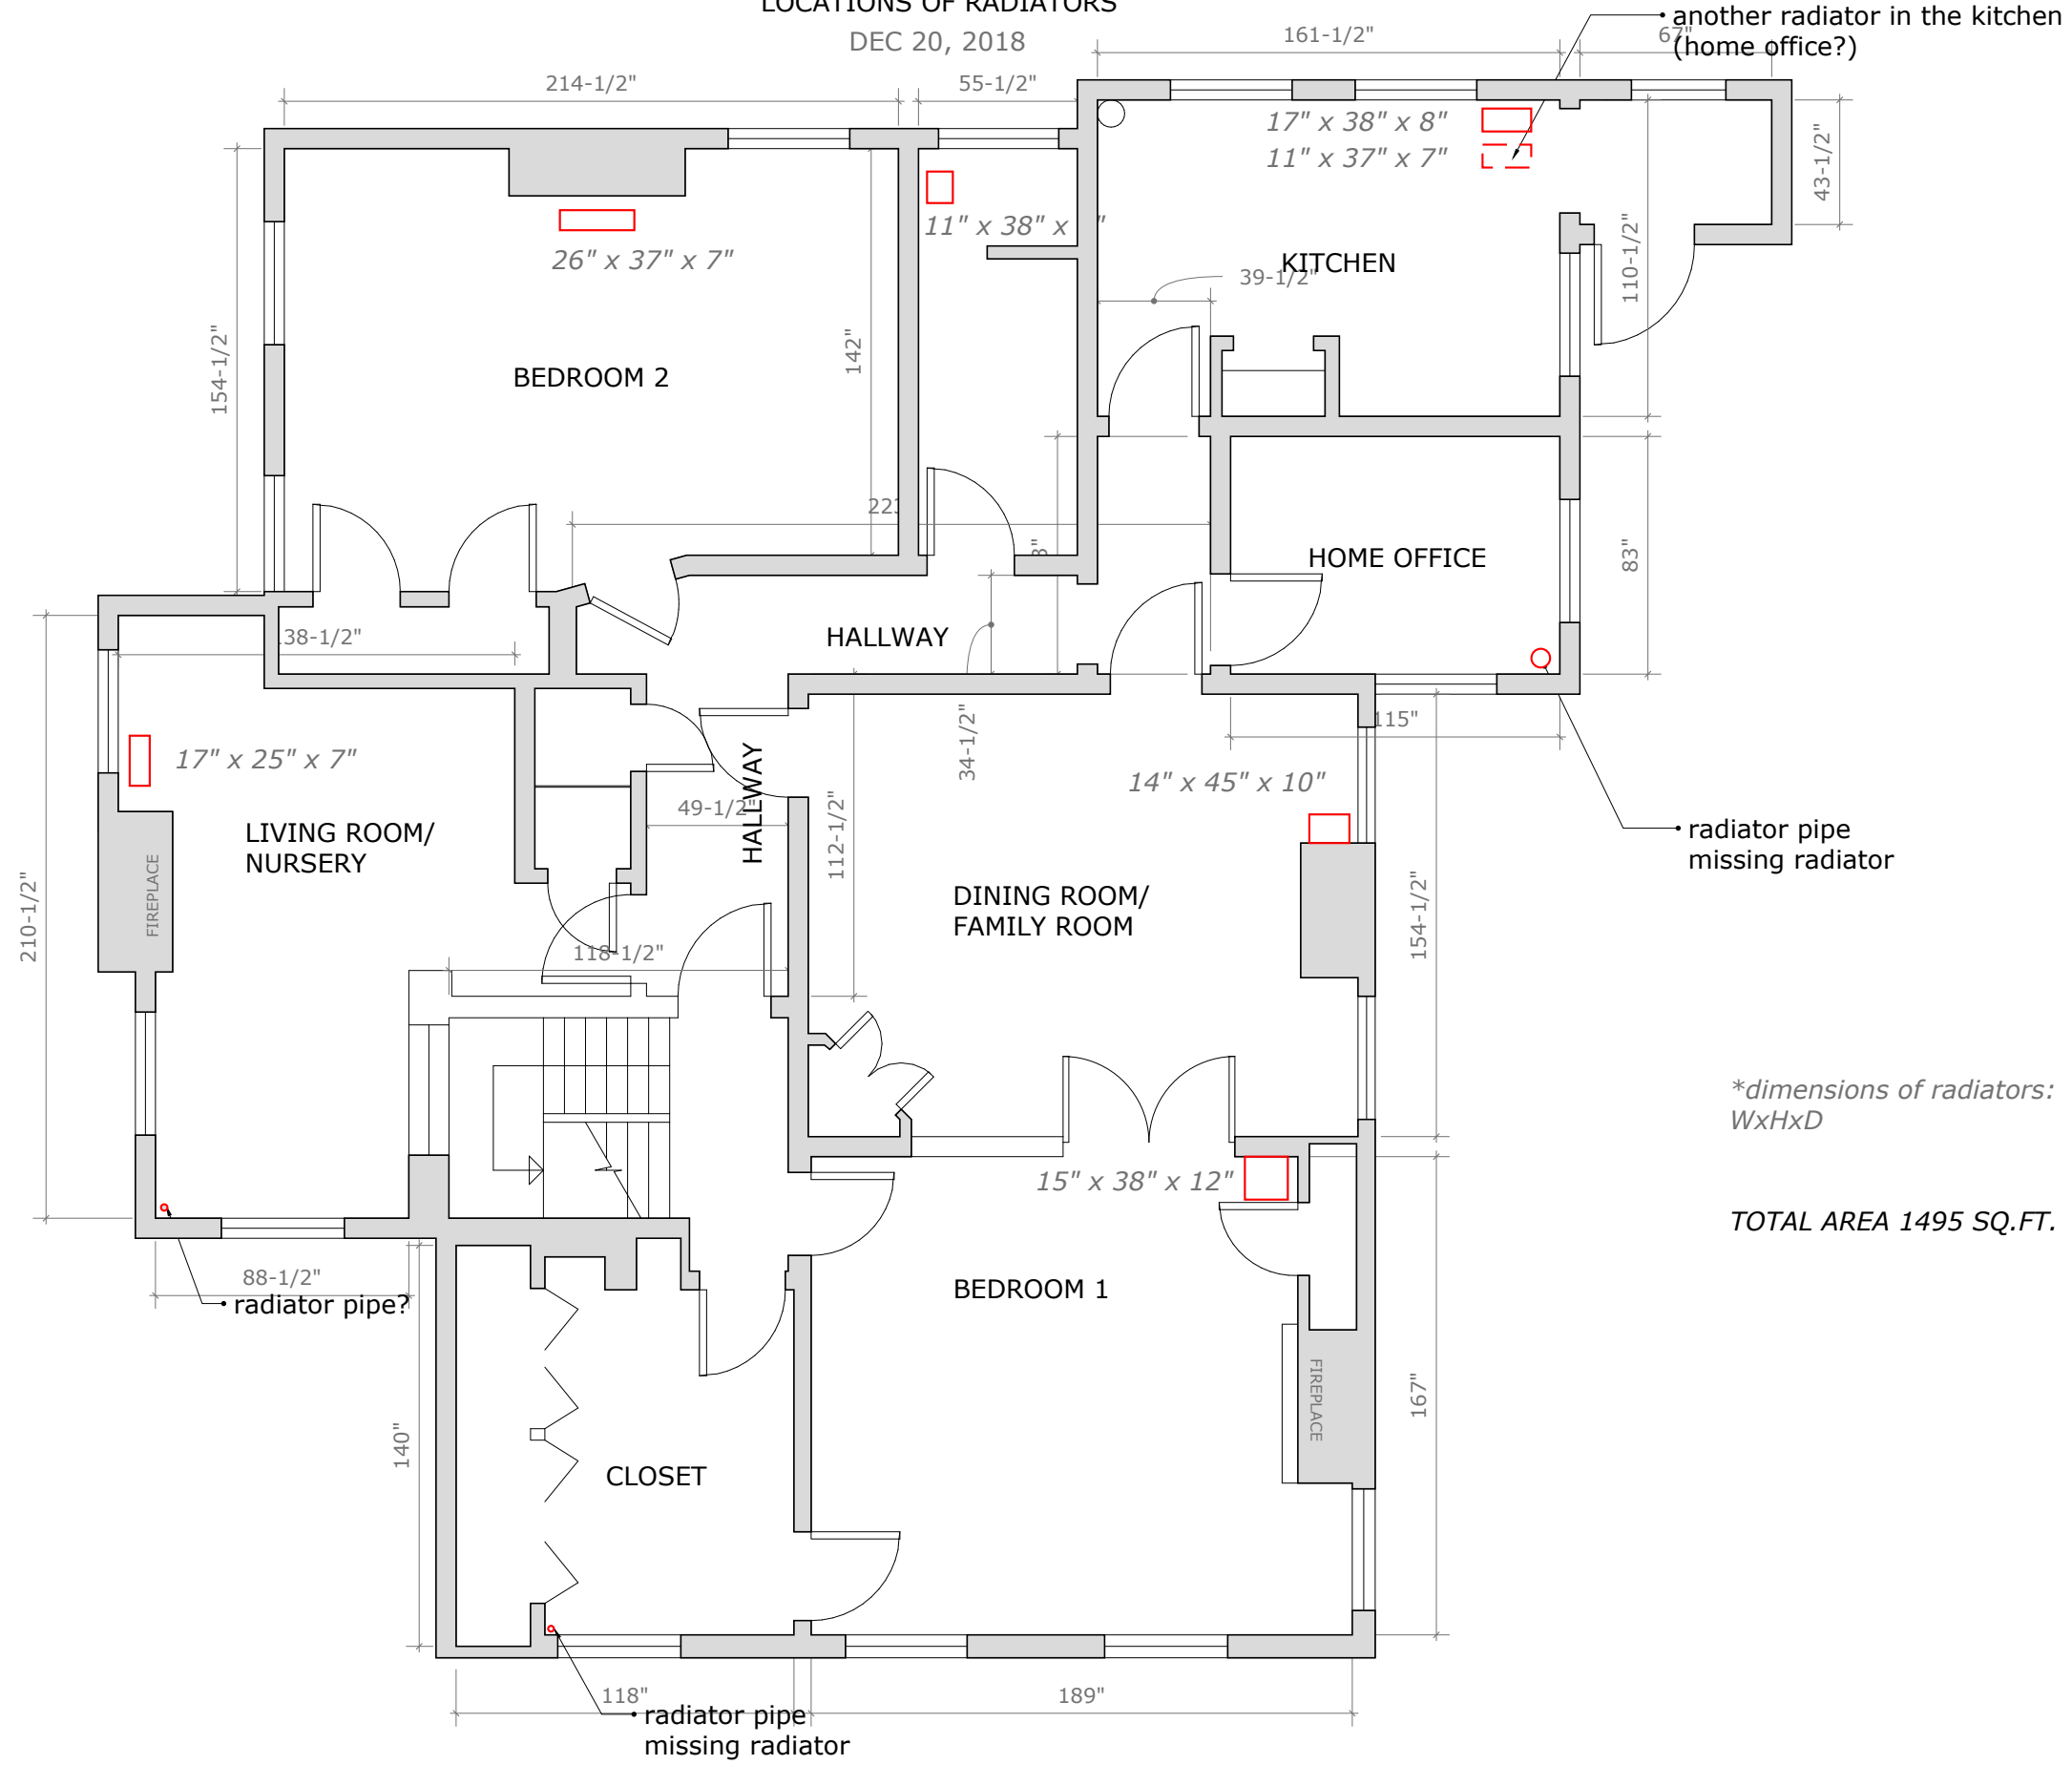

BASEMENT
LOCATIONS OF RADIATORS
DEC 20, 2018

**dimensions of radiators:
WxHxD*

TOTAL AREA 1330 SQ.FT.

1ST FLOOR
LOCATIONS OF RADIATORS

DEC 20, 2018

*dimensions of radiators:
WxHxD

TOTAL AREA without foyer
1360 SQ.FT.

2ND FLOOR
LOCATIONS OF RADIATORS

DEC 20, 2018

*dimensions of radiators:
WxHxD

TOTAL AREA 1495 SQ.FT.

3RD FLOOR
 LOCATIONS OF RADIATORS
 DEC 20, 2018

*dimensions of radiators:
 WxHxD

TOTAL AREA 858 SQ.FT.