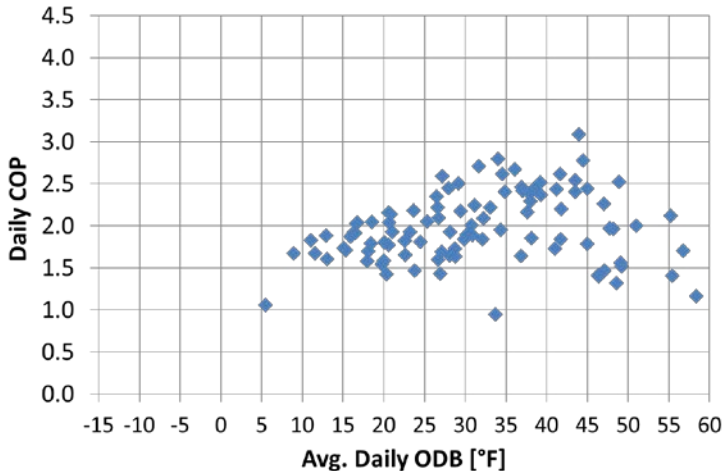

Site 2 (FE12) - Daily COP

Figure 13. Site 2 daily COP versus ODB