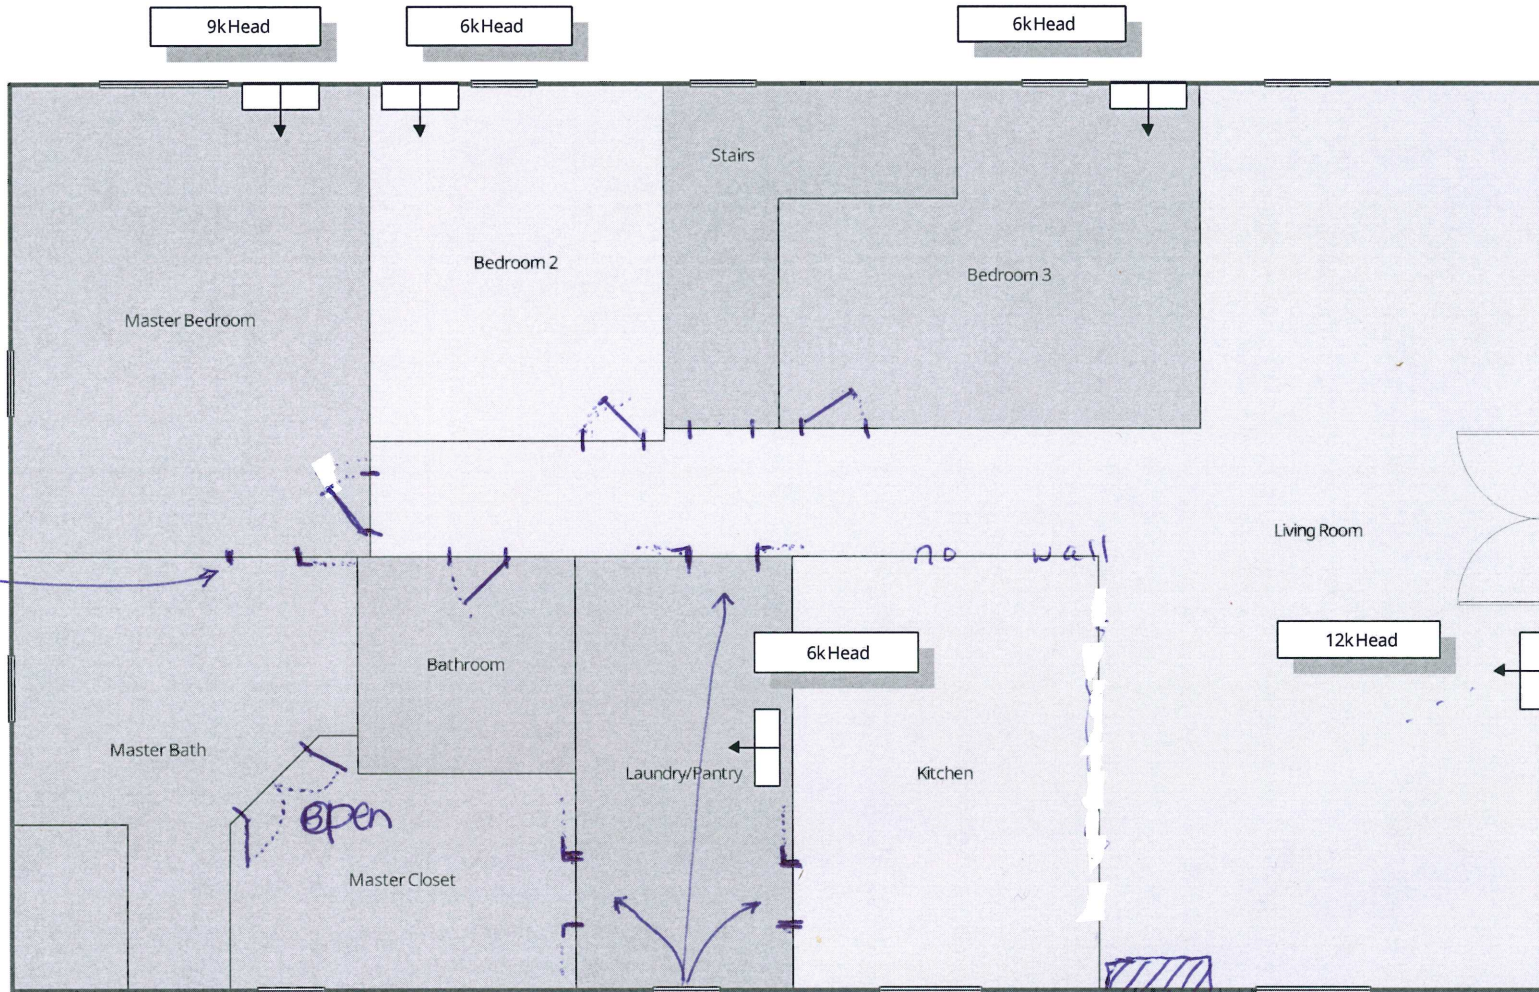

2 Main Floor

Optional Laundry head shown for use with 42k outdoor unit