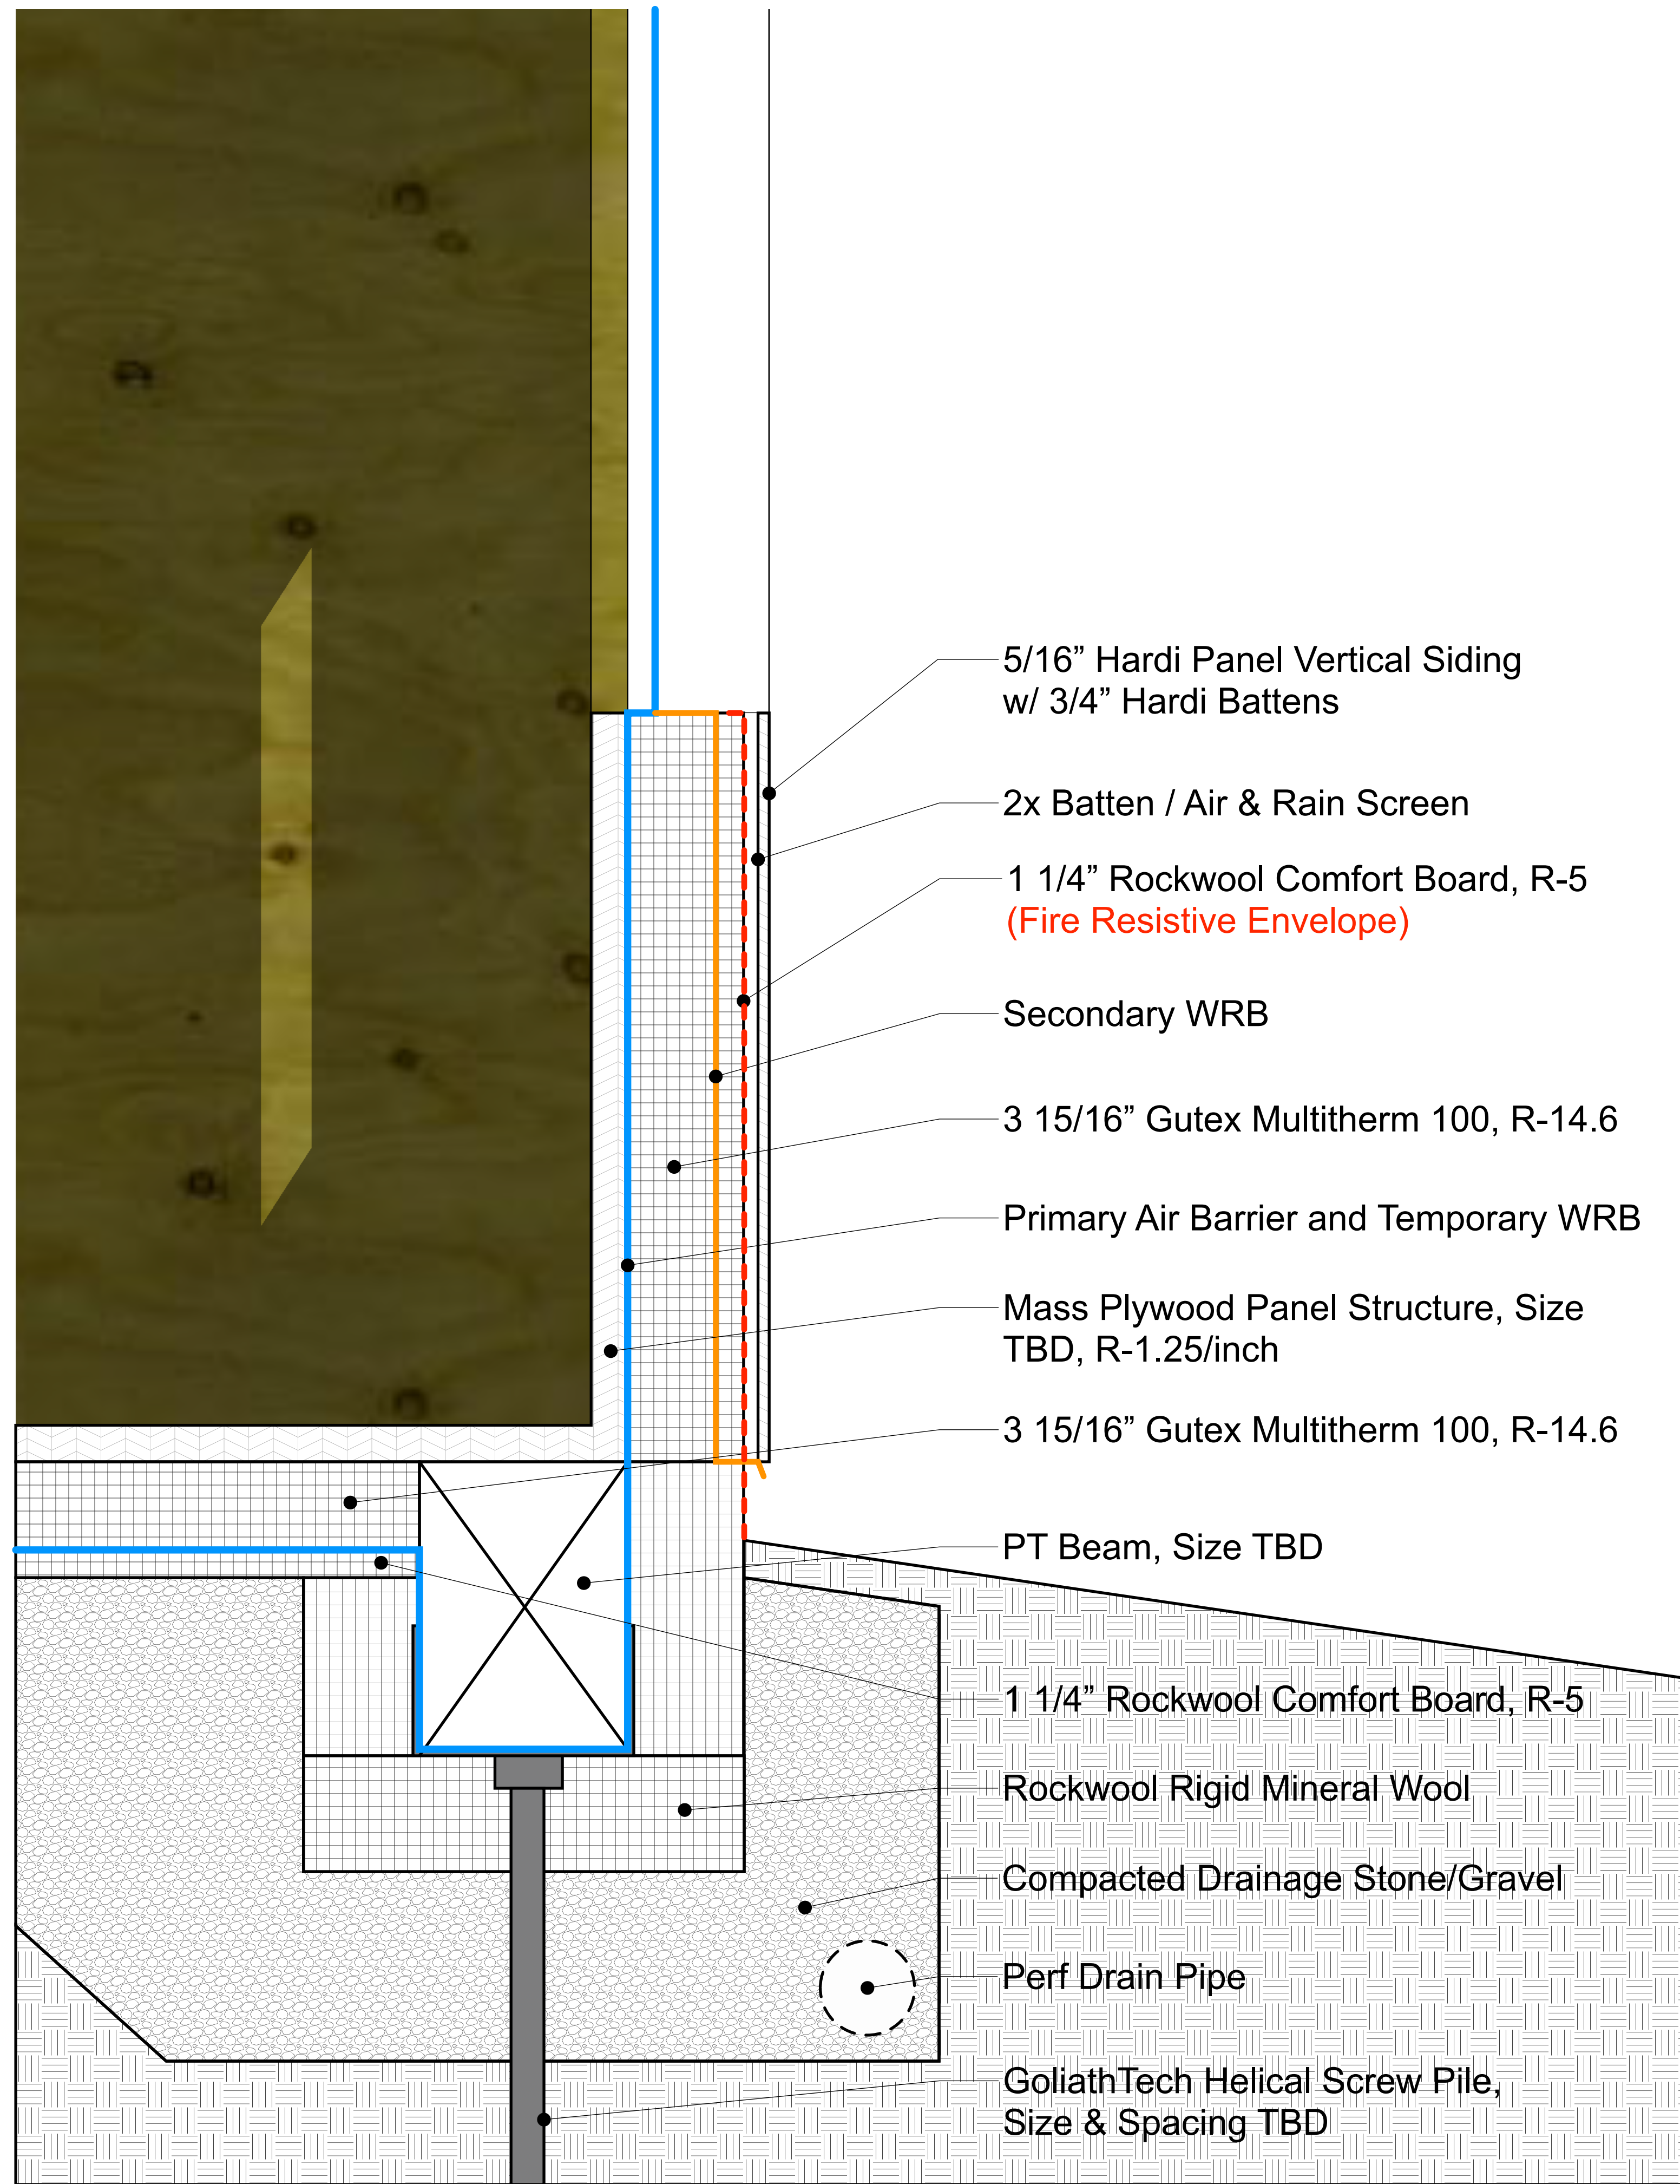

Built ICON  
Truckee, California 96161  
tel: (530) 563-3131  
www.builticon.com

19131 Ridge Rd  
Pine Grove, CA 95665  
APN: 030-139-055-000

Mass Plywood Panel  
3-Bdrm Prototype

Eric Davis

Document Date:  
May 8, 2020

Document Phase:  
Conceptual Documents

rev.	date	remark
1	05/08/20	For Engineering Analysis

Details

**A2.15**

1 Foundation / Wall Detail  
A2.15 1" = 1'-0"

2 Roof / Wall Detail  
A2.15 1" = 1'-0"