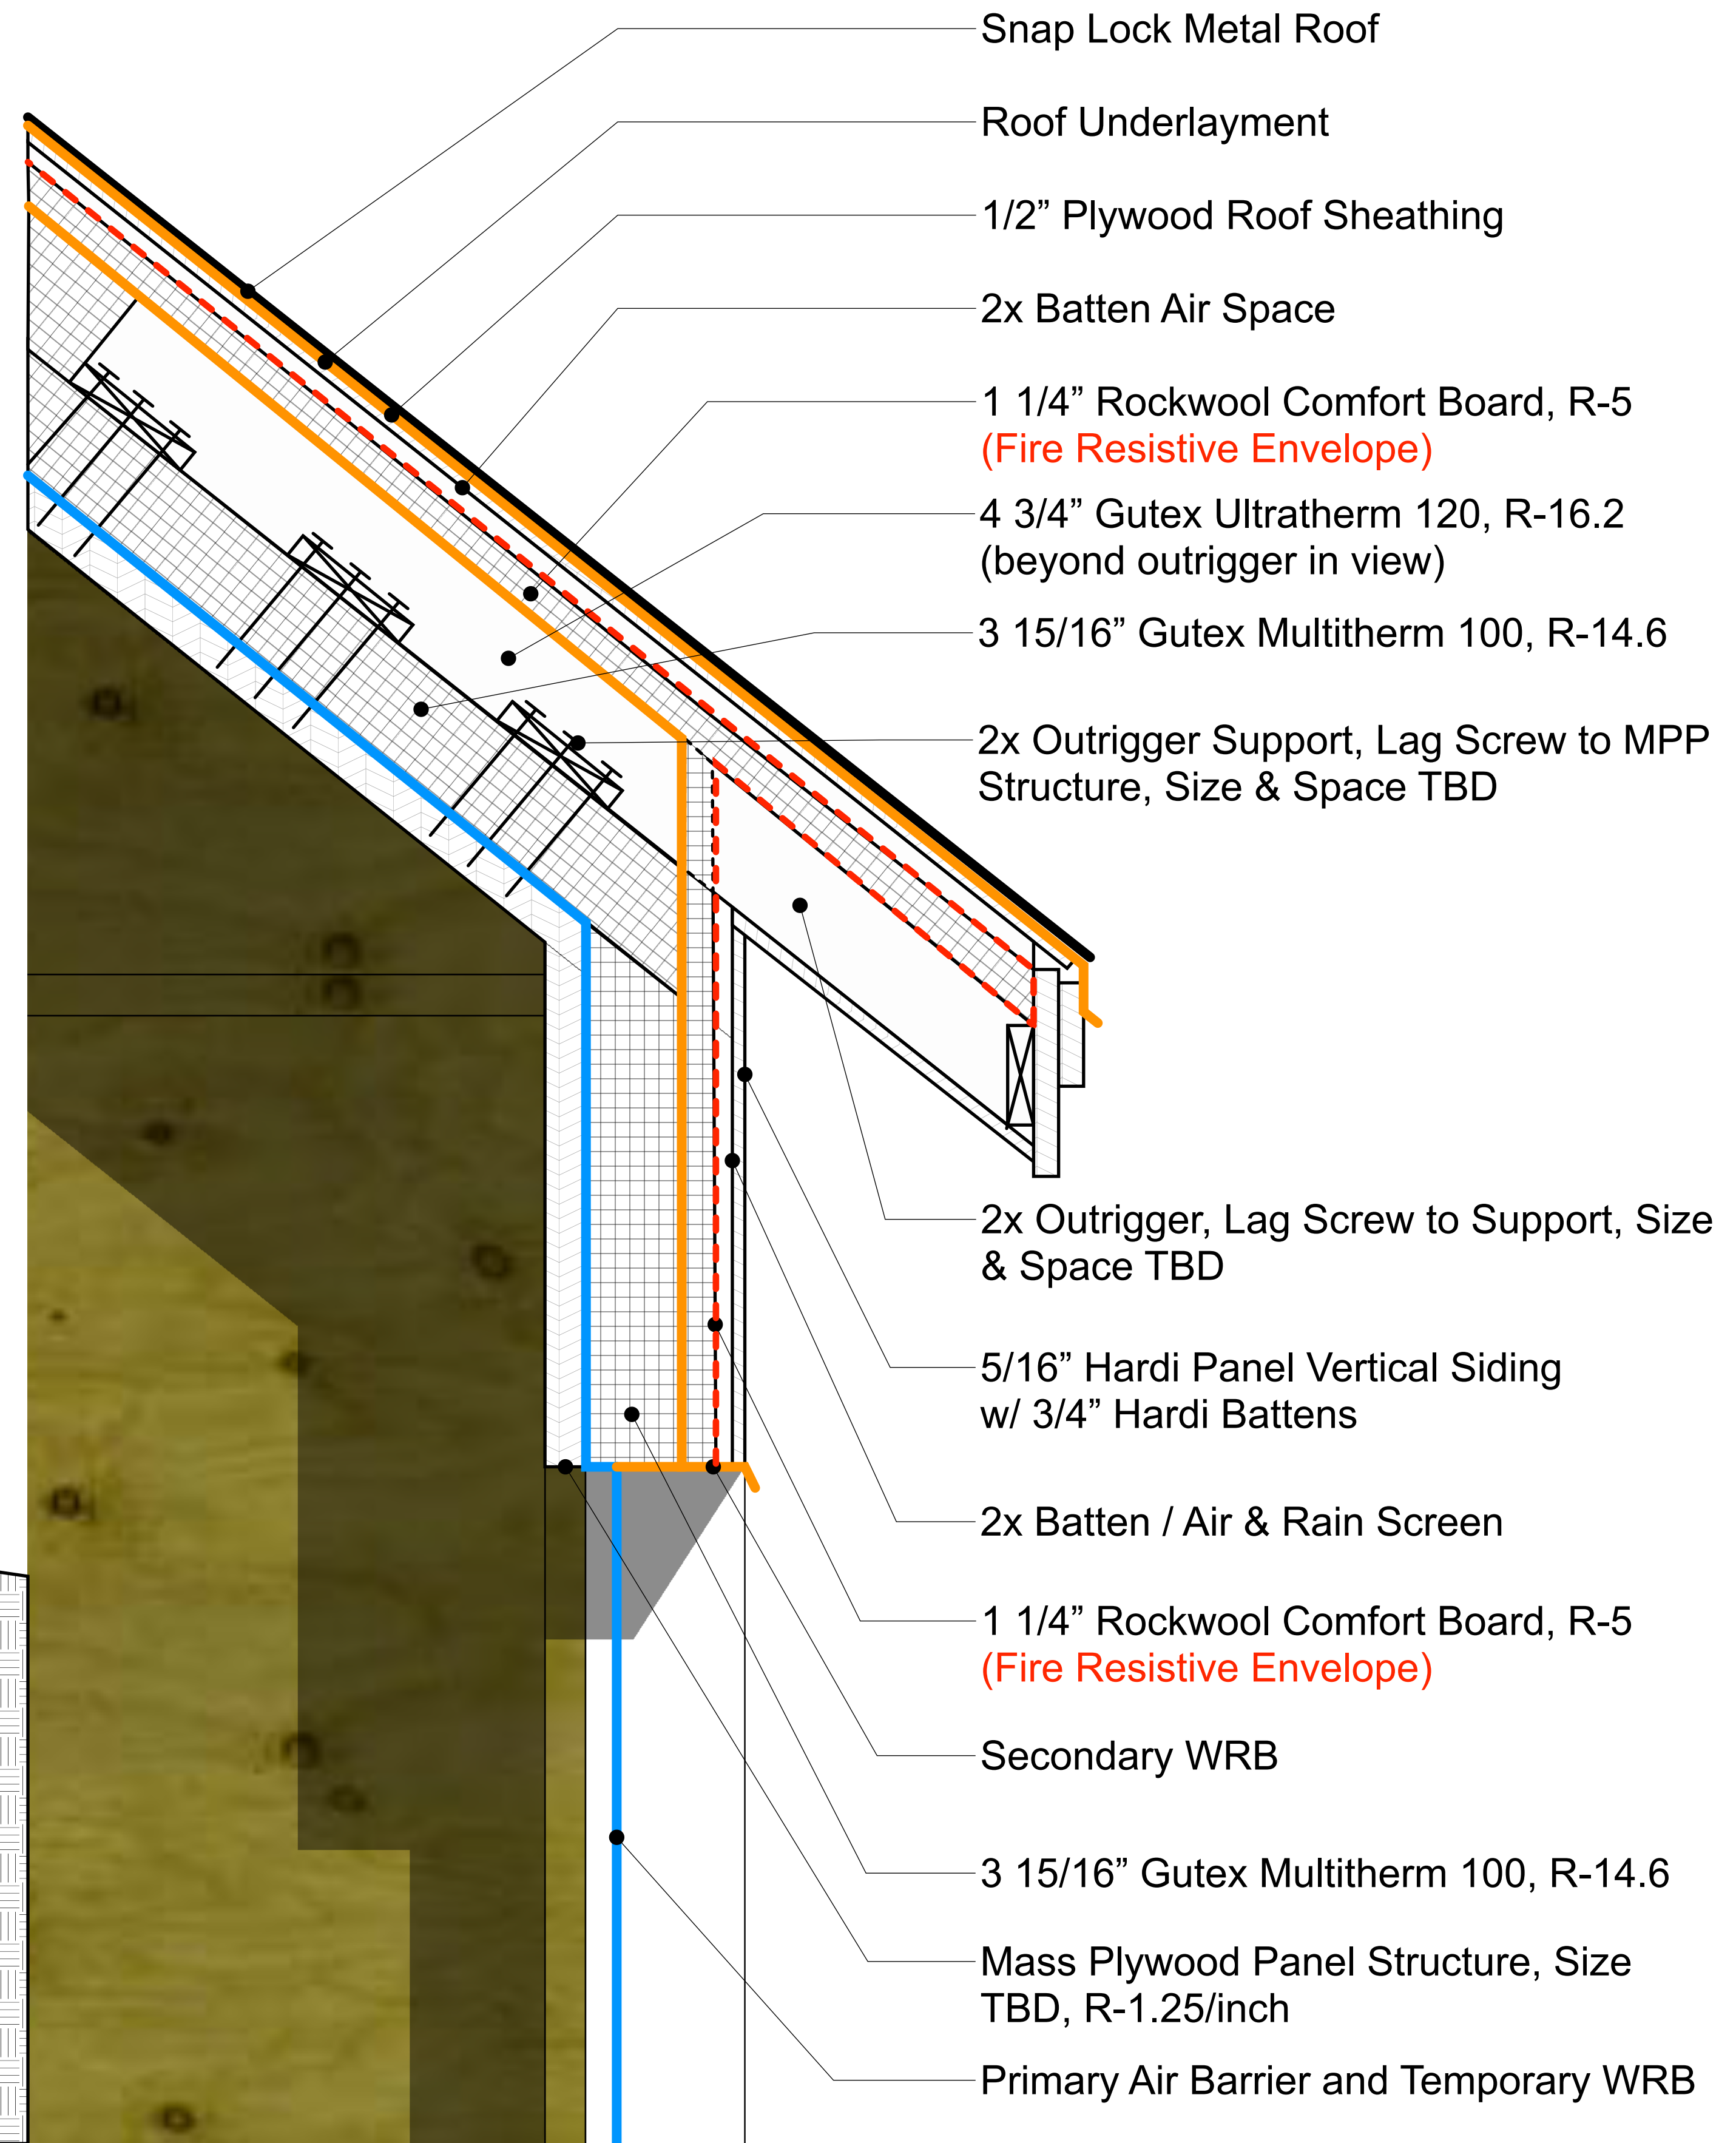

Document Phase:  
Conceptual Documents

rev.	date	remark
1	05/08/20	For Engineering Analysis

Details

**A2.15**

1 Foundation / Wall Detail  
A2.15 1" = 1'-0"

2 Roof / Wall Detail  
A2.15 1" = 1'-0"