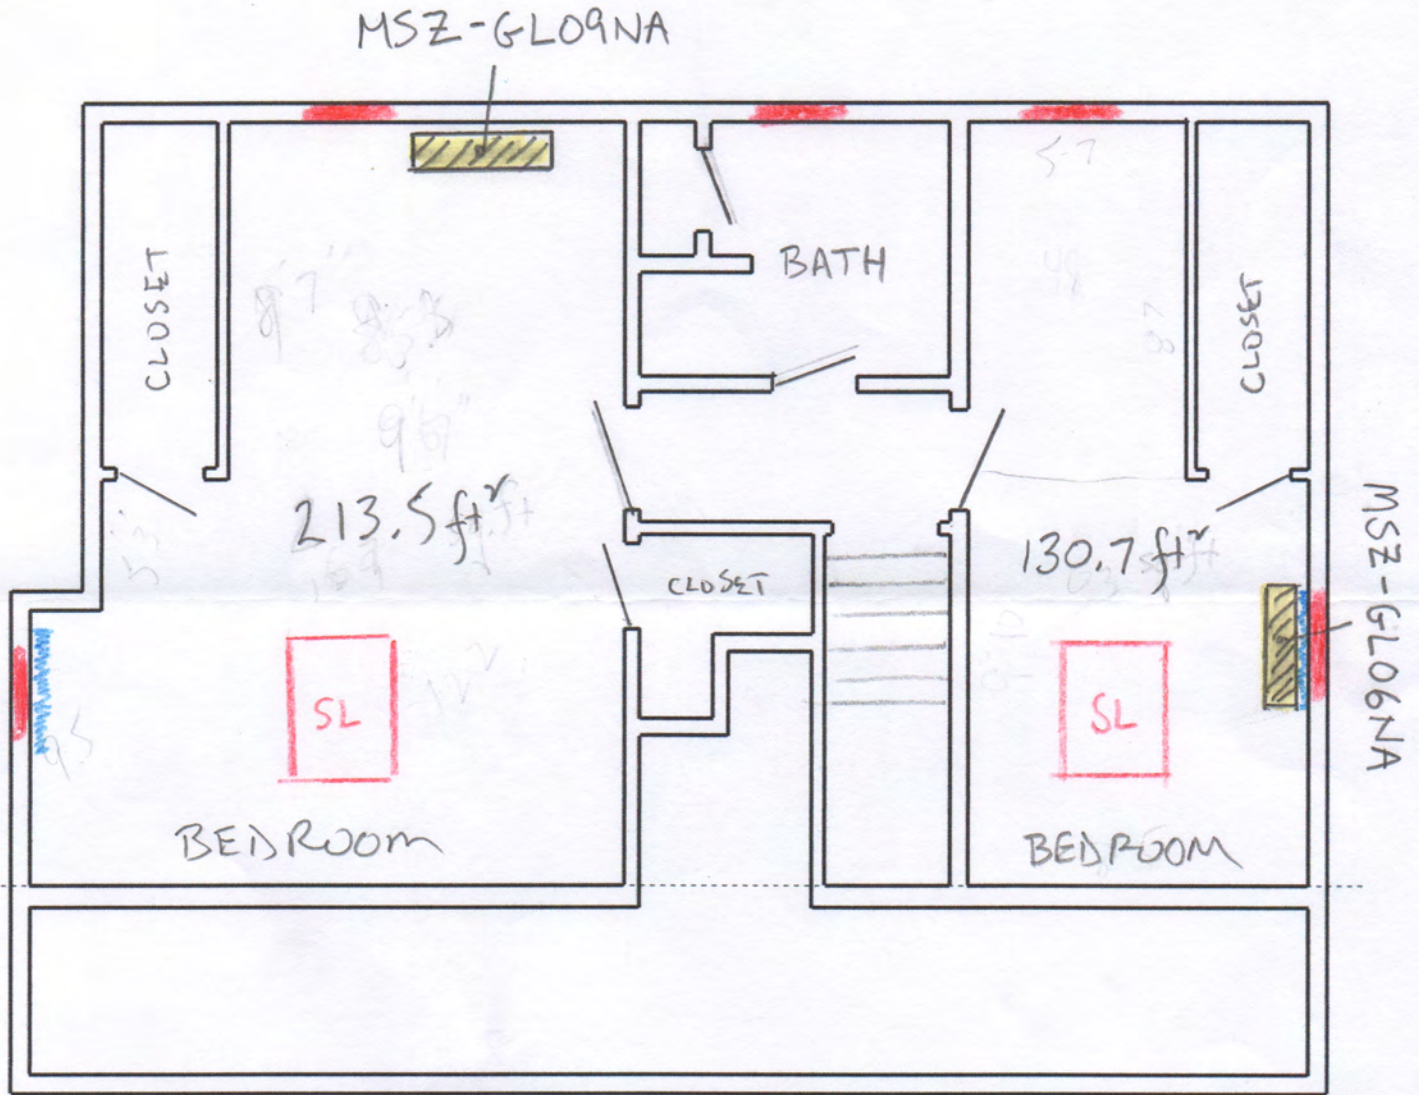

1ST FLOOR

LIVING SPACE
HOUSE TOTAL
1,562 ft²

-  - HW RADIATOR
-  - WINDOW/GLASS

ALL CEILINGS 7'-7"
EXCEPT FOR WHERE NOTED

2ND FLOOR

 - HW RADIATOR

 - WINDOW

ALL CEILINGS 7'-2"