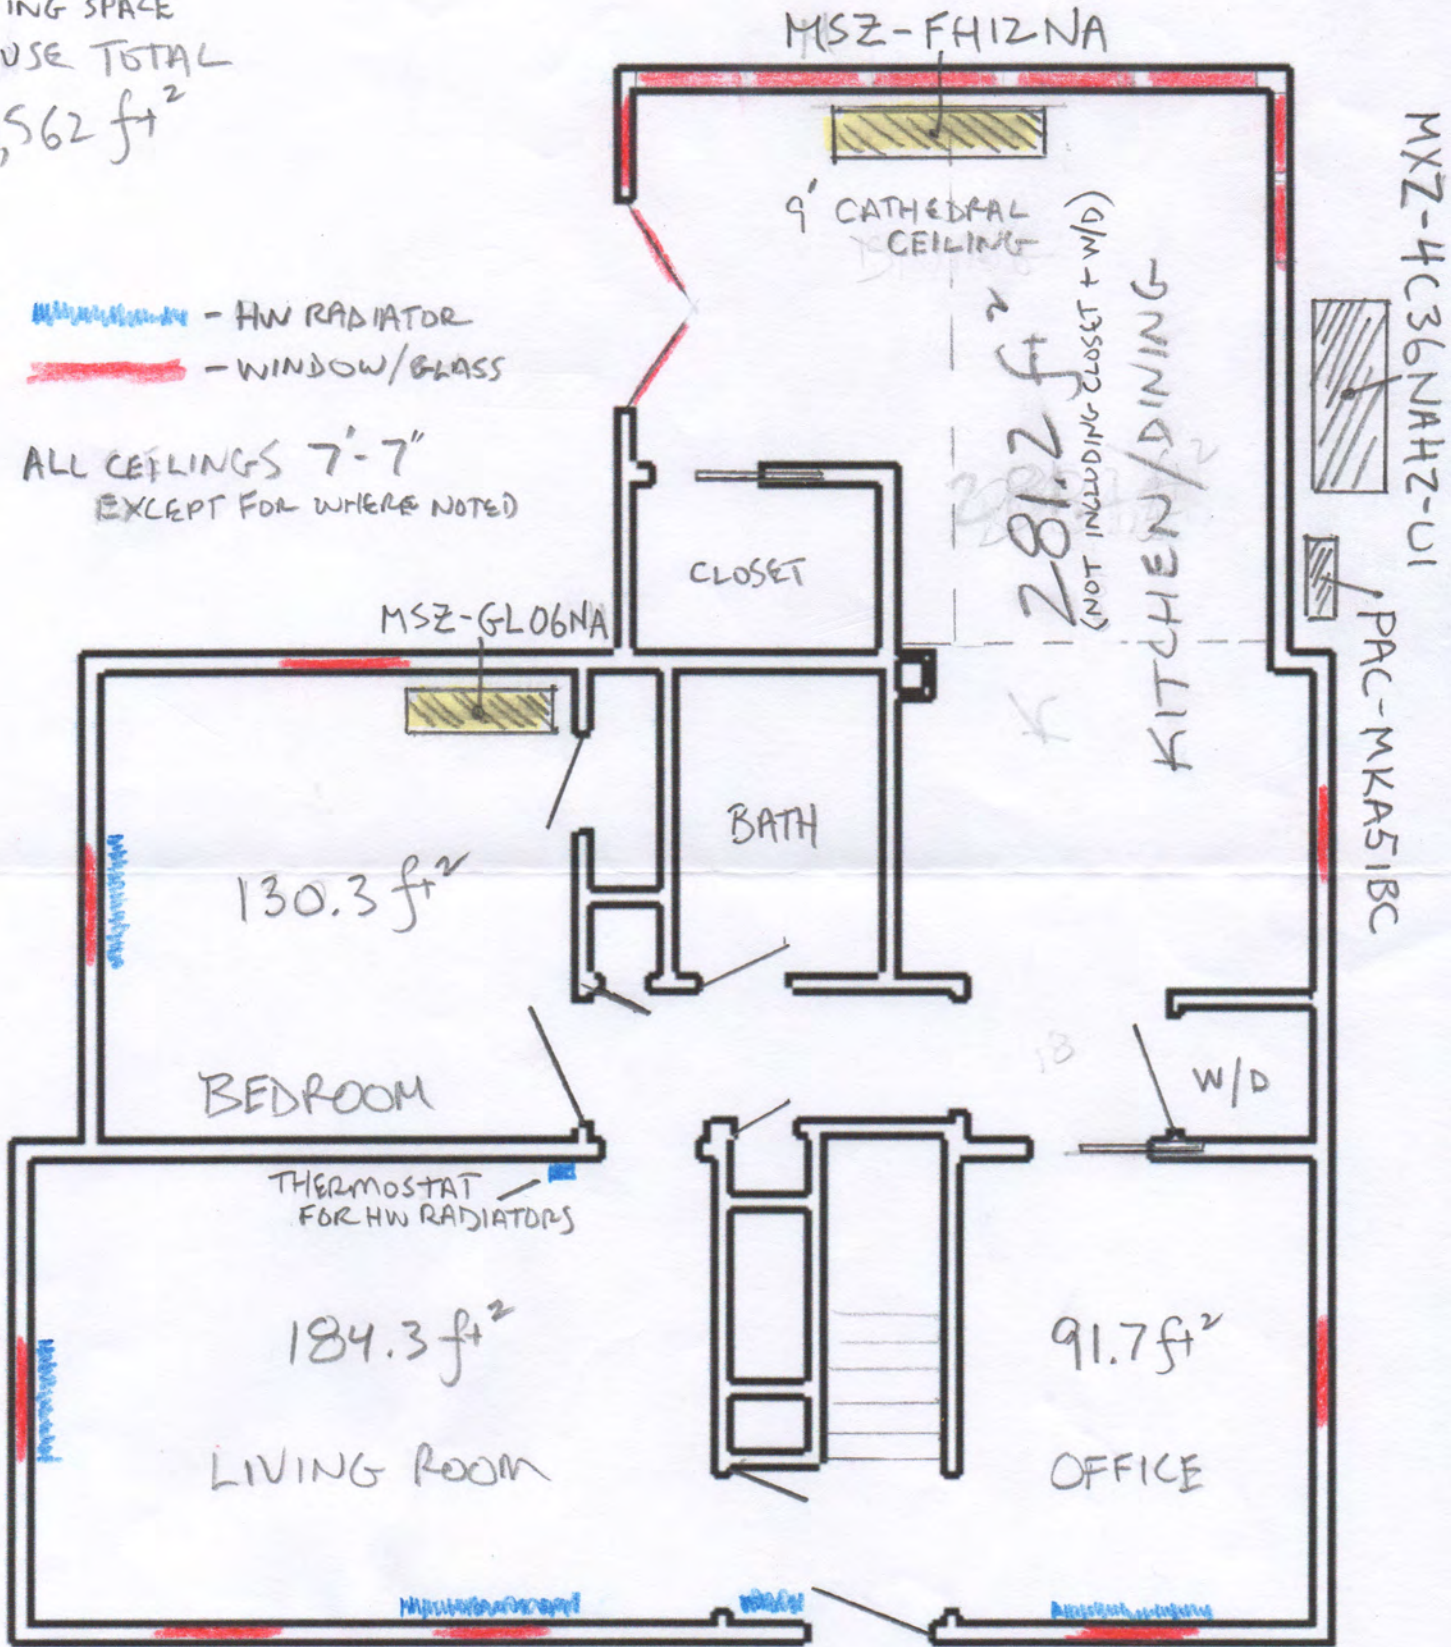

1ST FLOOR

LIVING SPACE
HOUSE TOTAL
1,562 ft²

-  - HW RADIATOR
-  - WINDOW/GLASS

ALL CEILINGS 7'-7"
EXCEPT FOR WHERE NOTED

2ND FLOOR

 - HW RADIATOR

 - WINDOW

ALL CEILINGS 7'-2"