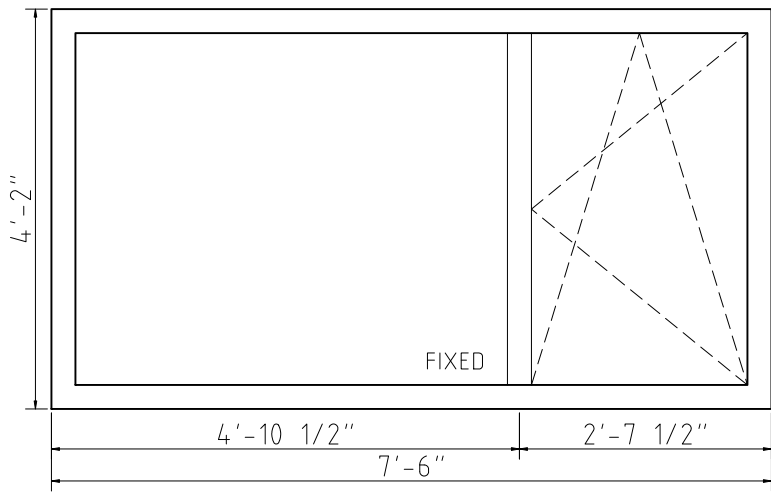

ALL VIEWS FROM INTERIOR UNLESS OTHERWISE NOTED

SOUTH ELEVATION

EAST ELEVATION

NORTH ELEVATION

TEMPERED GLASS

WEST ELEVATION

SCALE: 1/2" = 1'