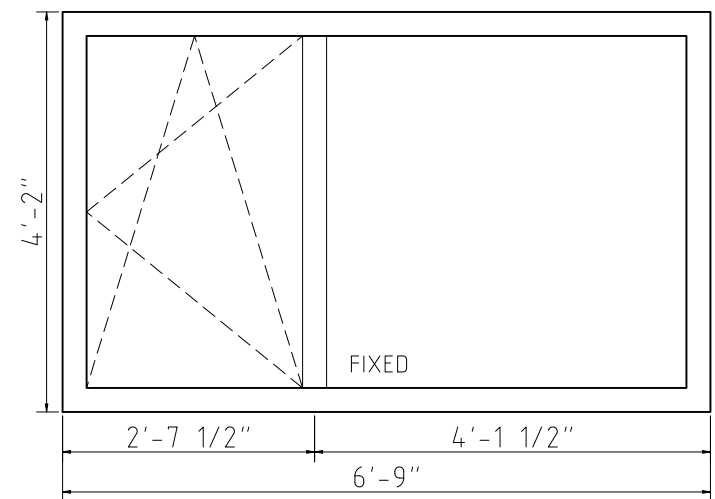

ALL VIEWS FROM INTERIOR UNLESS OTHERWISE NOTED

SOUTH ELEVATION

EAST ELEVATION

NORTH ELEVATION

TEMPERED GLASS

WEST ELEVATION

SCALE: 1/2" = 1'