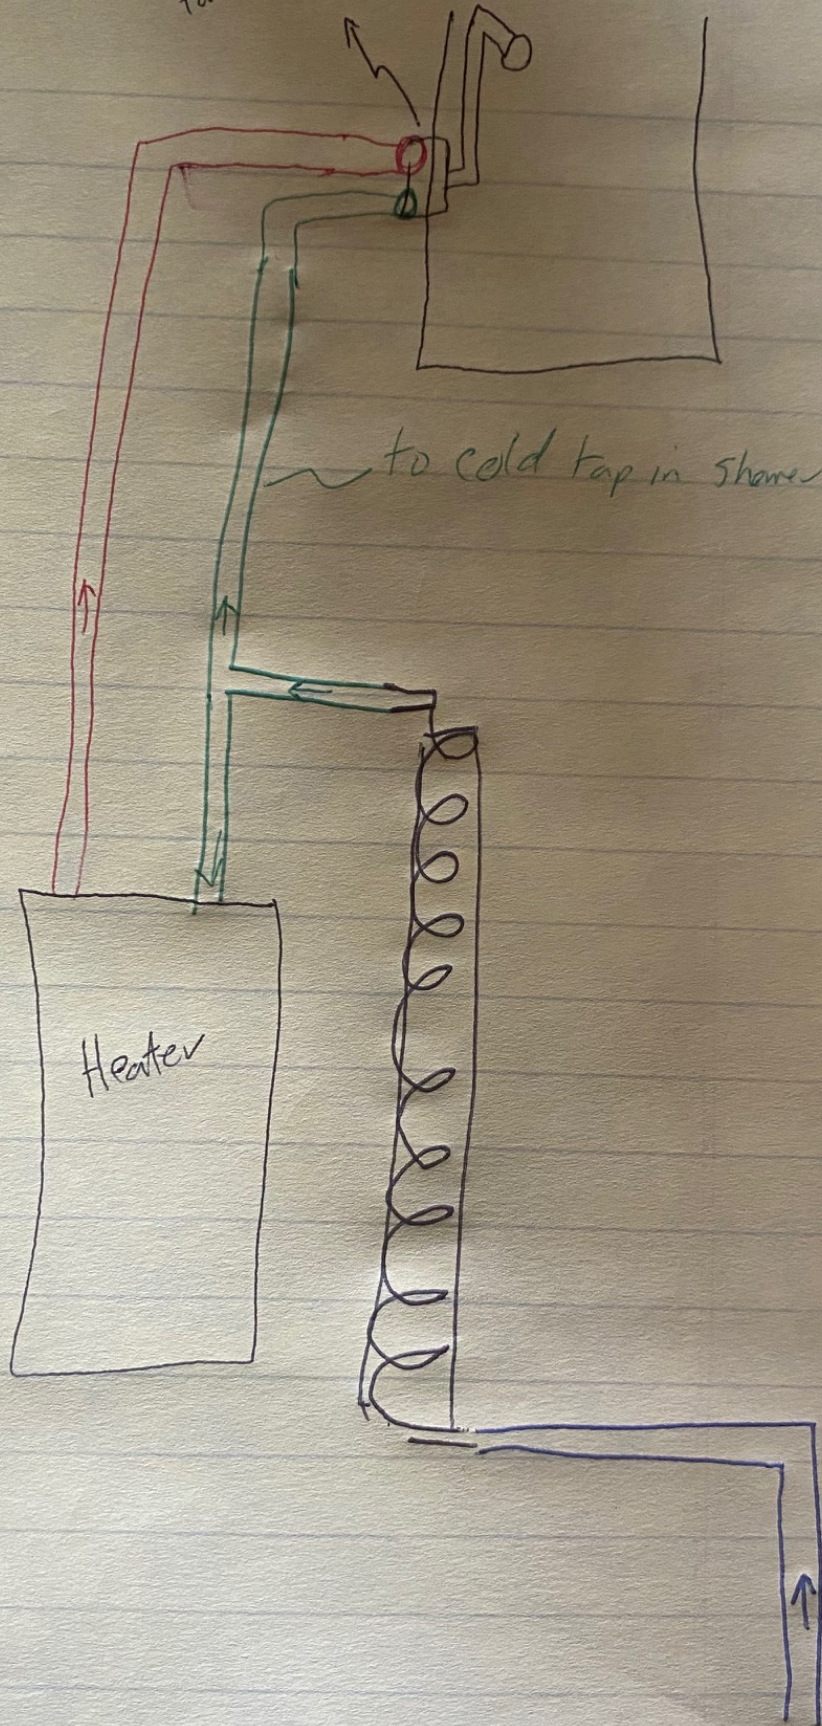

Shower
faucet / mixing valve.

to cold tap in shower.

From
well