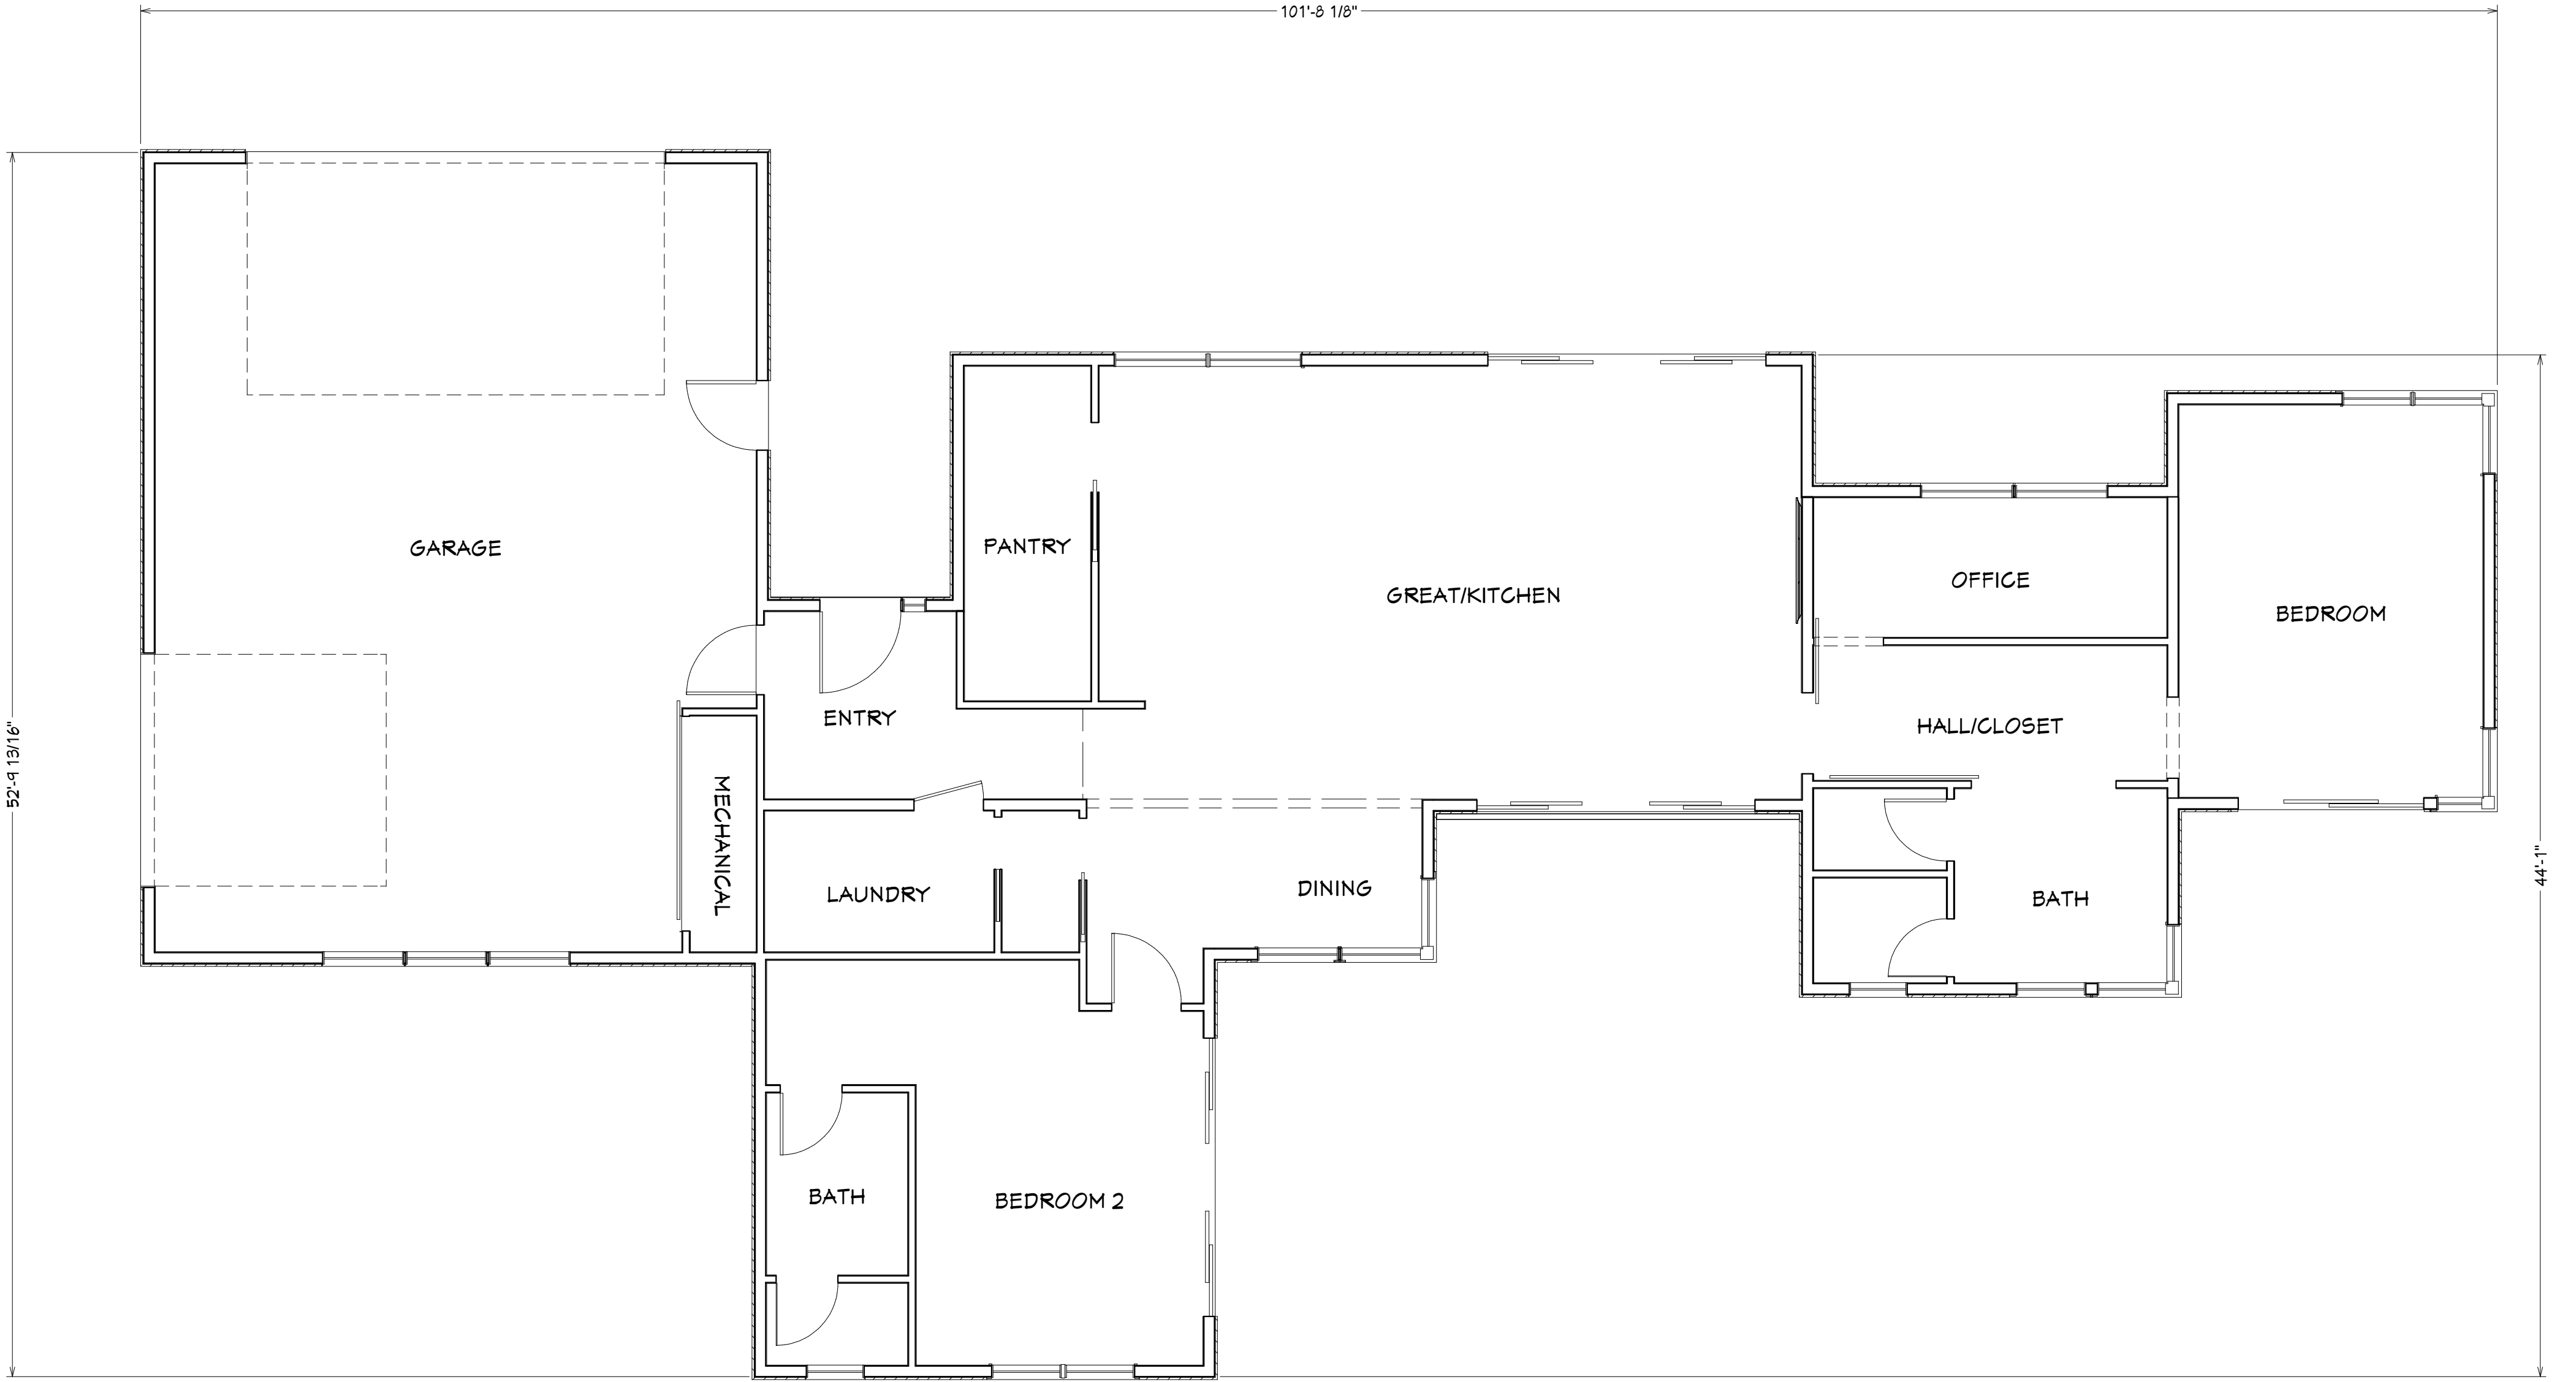

101'-8 1/8"

52'-9 13/16"

44'-1"

GARAGE

MECHANICAL

ENTRY

PANTRY

GREAT/KITCHEN

OFFICE

BEDROOM

HALL/CLOSET

LAUNDRY

DINING

BATH

BATH

BEDROOM 2