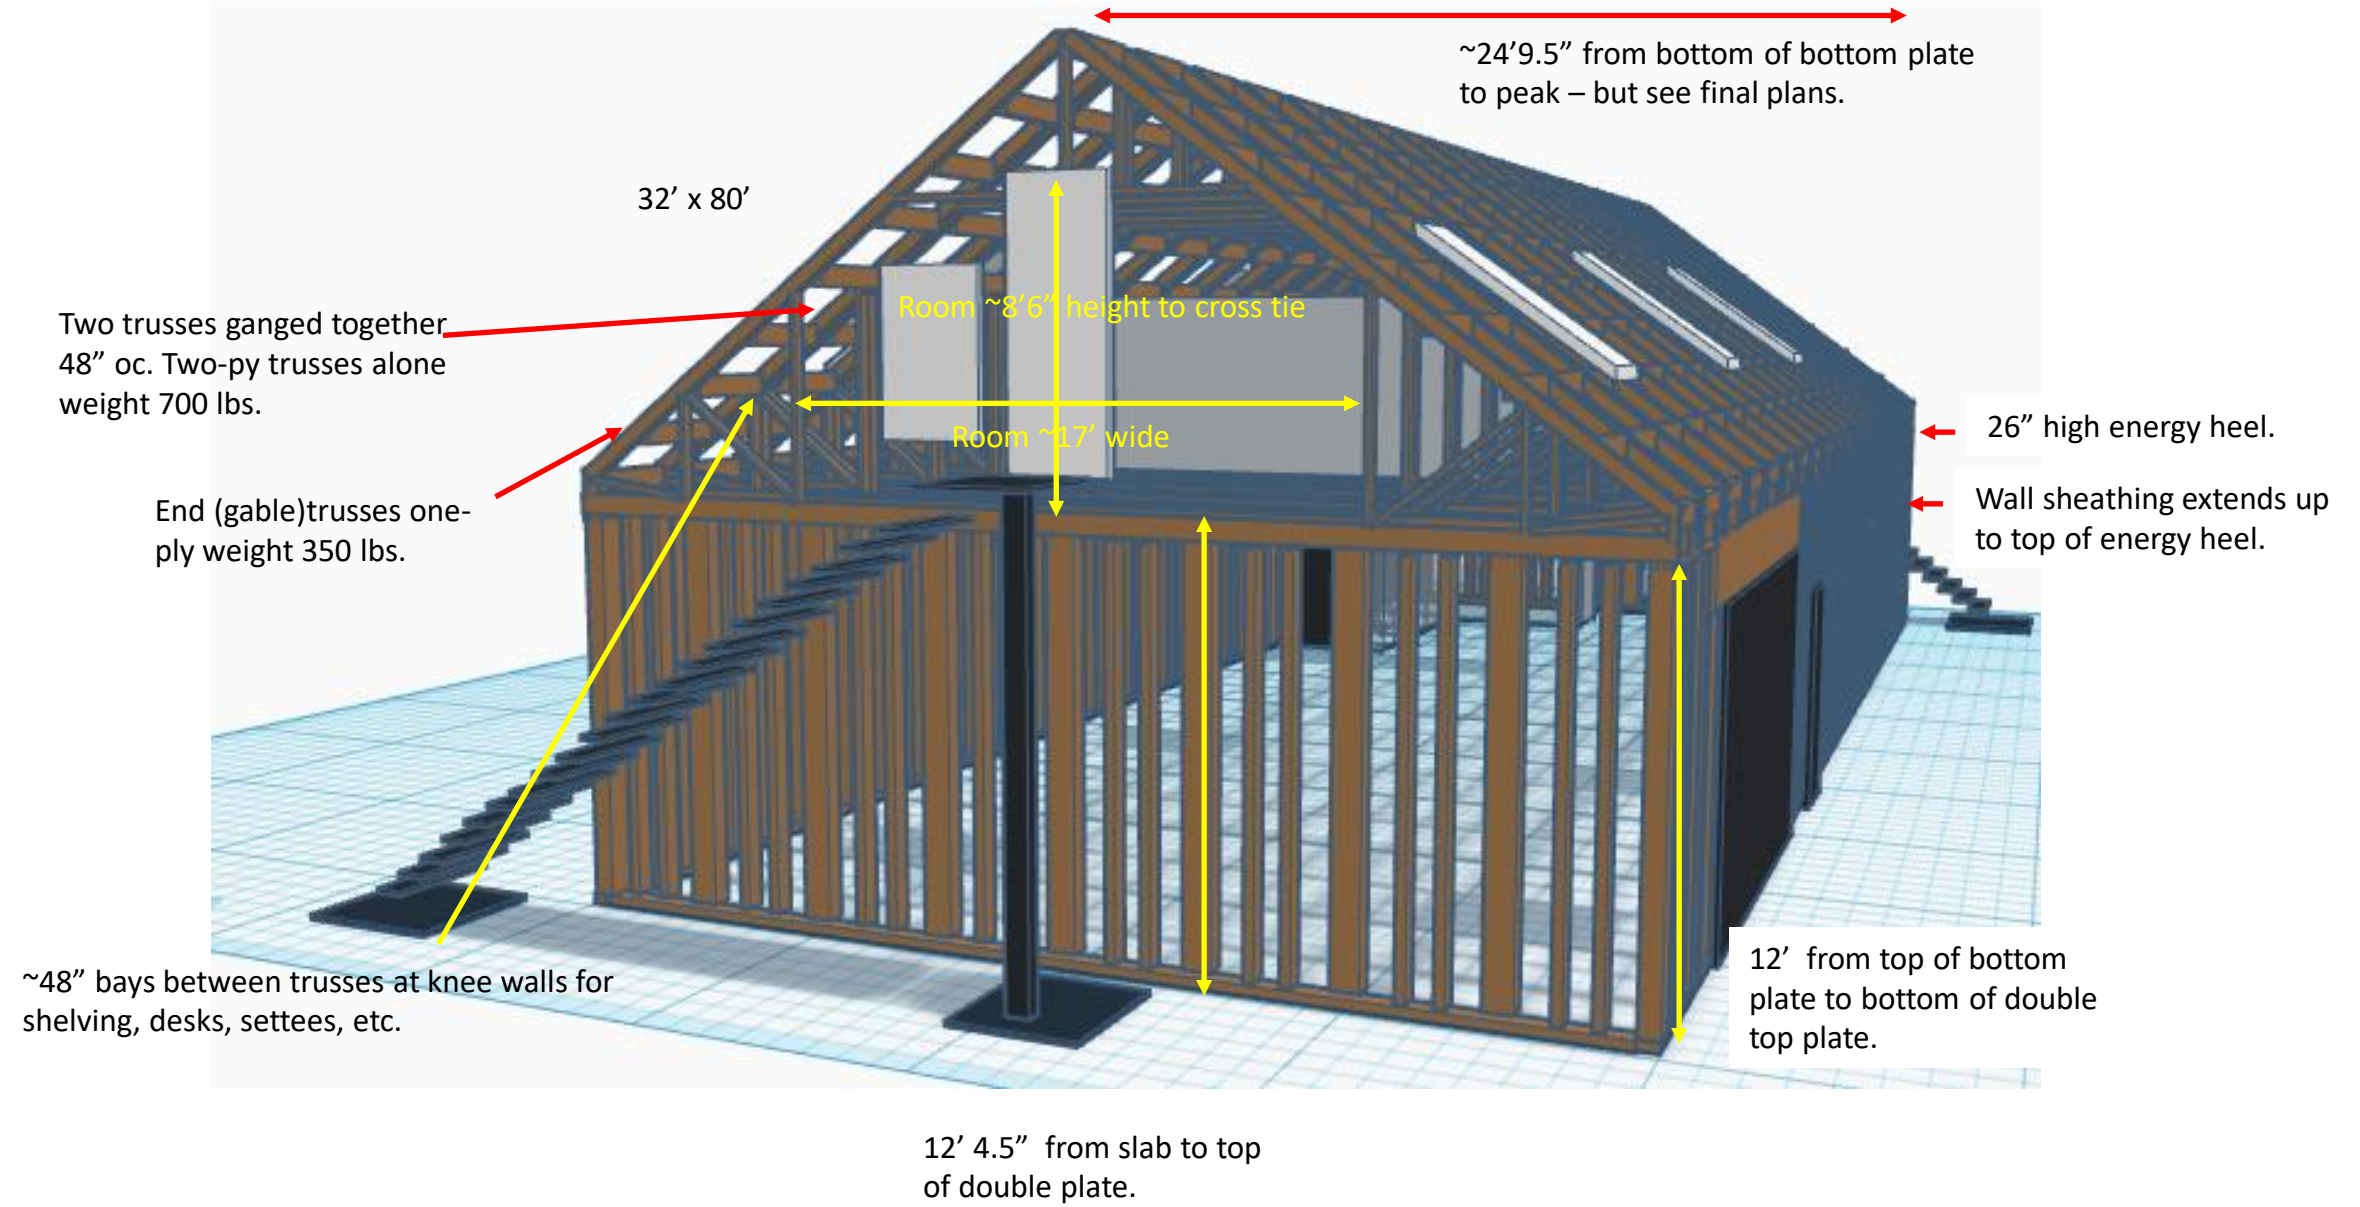

Very rough concept rendering. Placements of fenestrations are not to scale. Placement of wall studs are not to scale. Skylights will be Velux roof windows.

East view is identical to West view.

32'

The following are buildings that have the general look we want for the shop. Of course, building dimensions, shape, roof lines, fenestrations, etc. will not be the same as the pics. But to give one a feel of the architecture