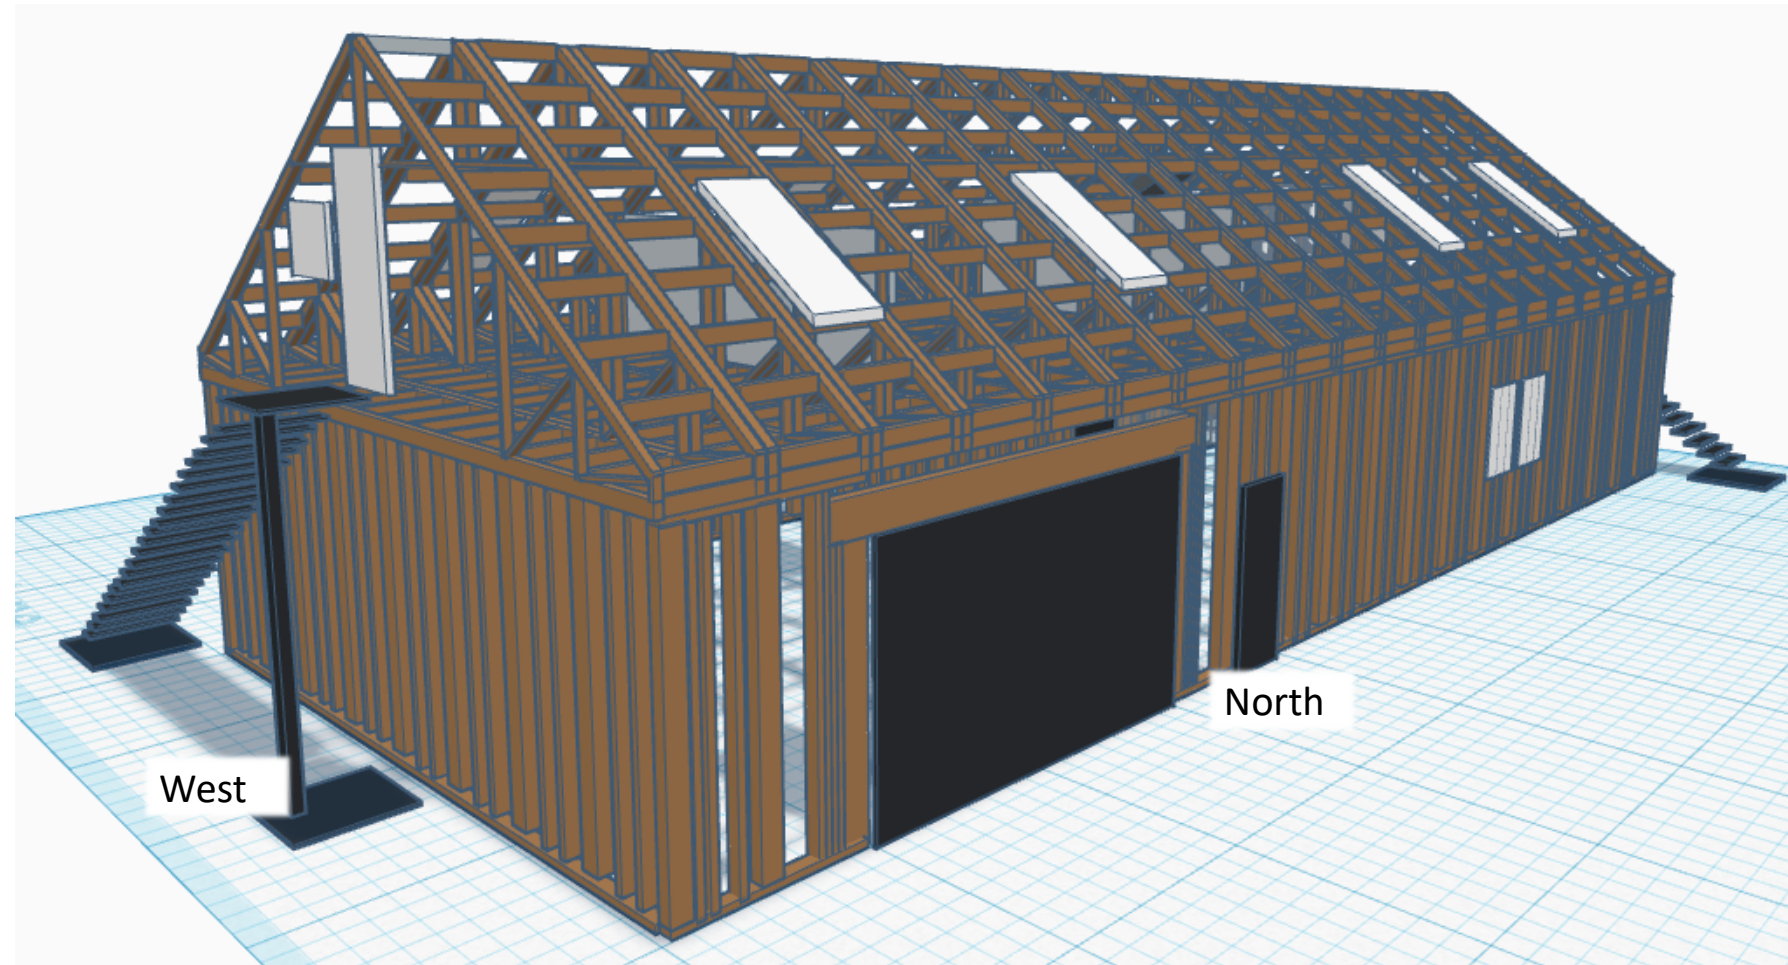

Very rough concept rendering. Placements of fenestrations are not to scale. Placement of wall studs are not to scale. Skylights will be Velux roof windows.

East view is identical to West view.

32'

The following are buildings that have the general look we want for the shop. Of course, building dimensions, shape, roof lines, fenestrations, etc. will not be the same as the pics. But to give one a feel of the architecture