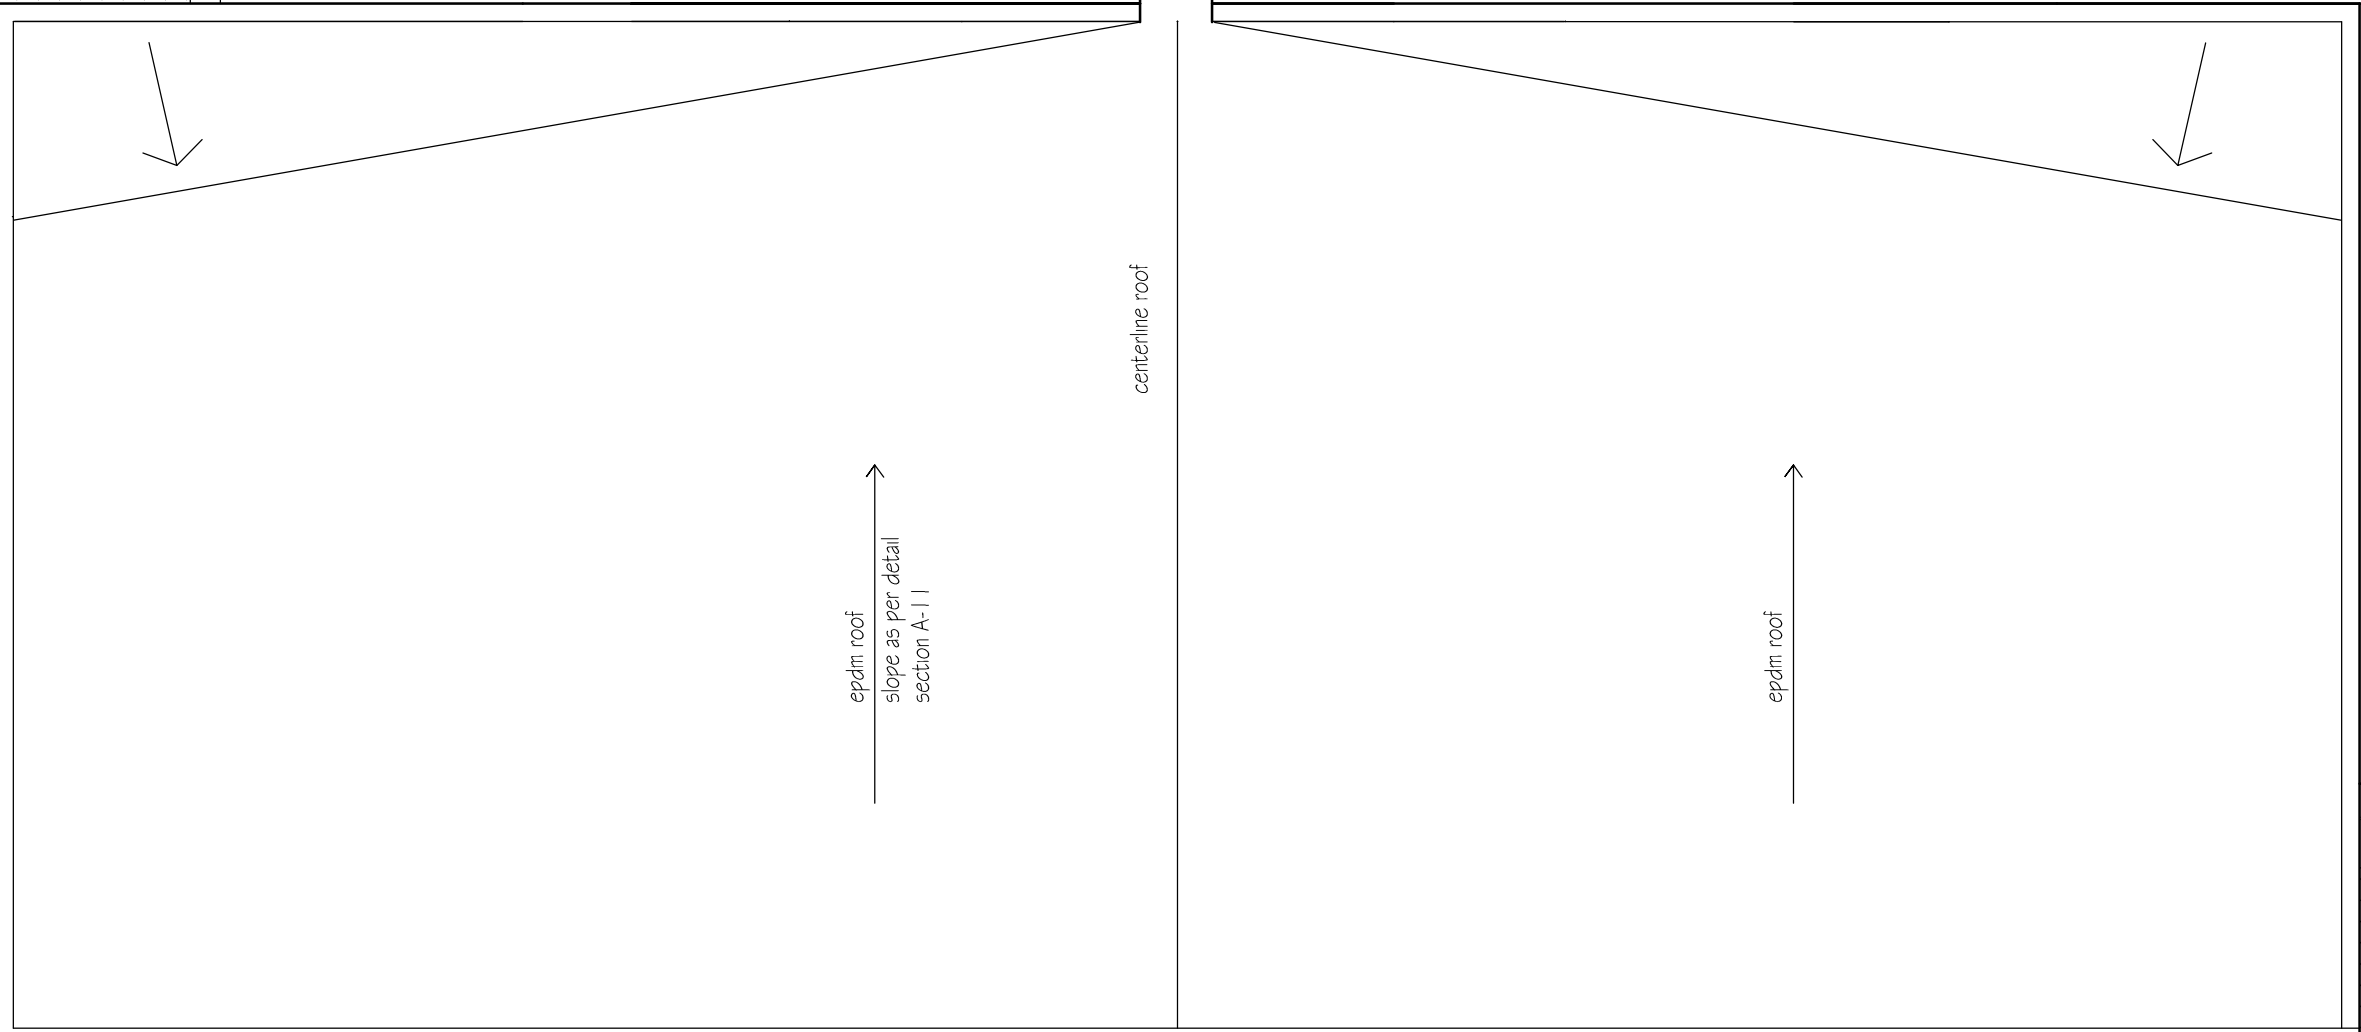

GROUND GUTTER

scupper

centerline roof

epdm roof
slope as per detail
section A-1 | 1

epdm roof

metal roof

GROUND GUTTER