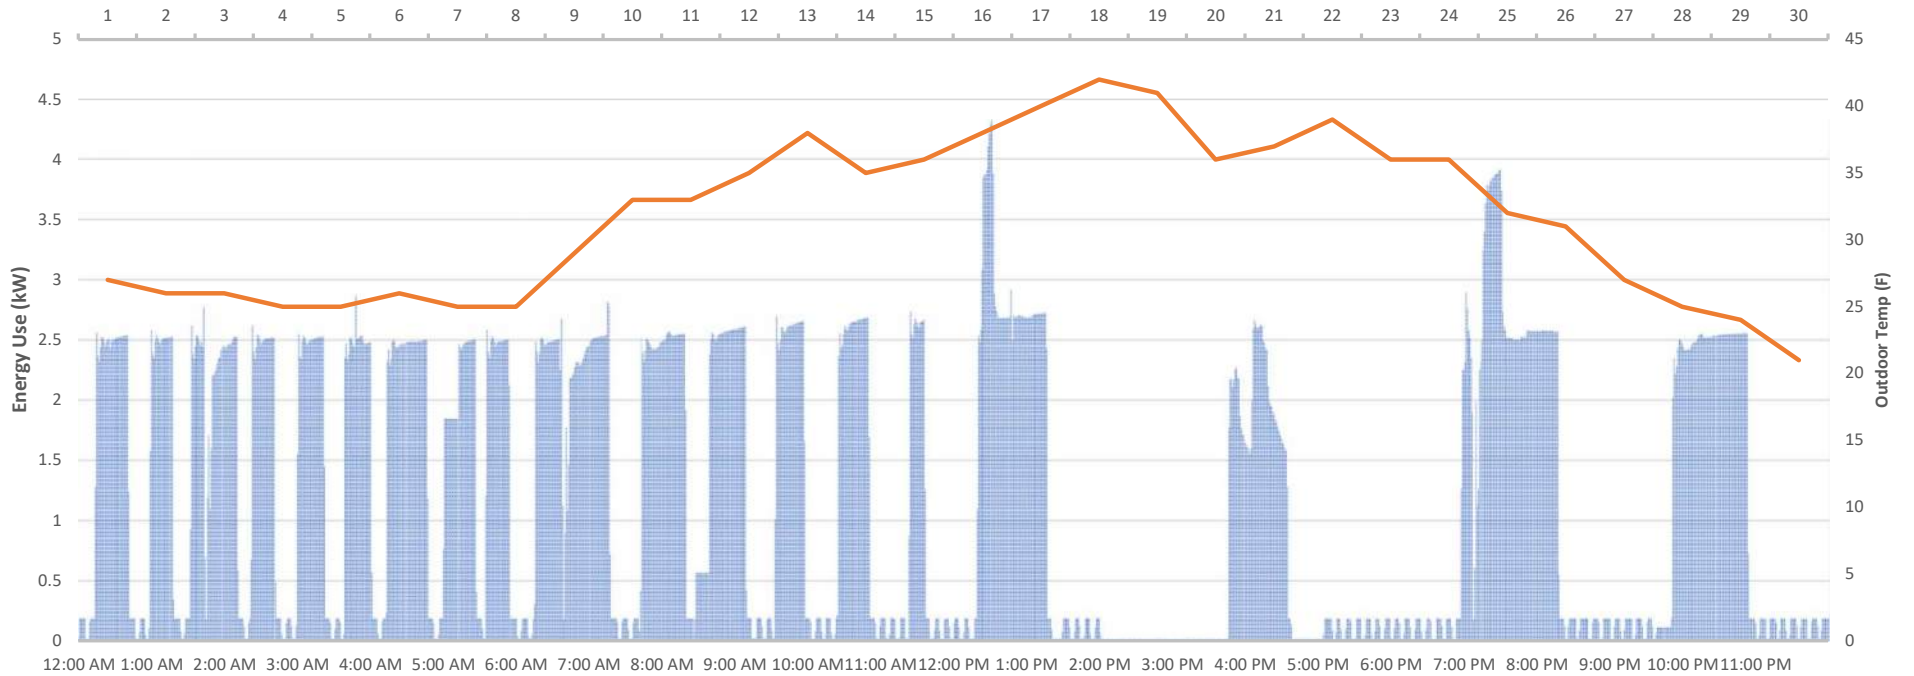

HEAT PUMP RUNTIMES

Energy Use Outdoor Temp (F)

March 15, 2023

HEAT PUMP RUNTIMES

Energy Use Outdoor Temp (F)

March 16, 2023

HEAT PUMP RUNTIMES

Energy Use Outdoor Temp (F)