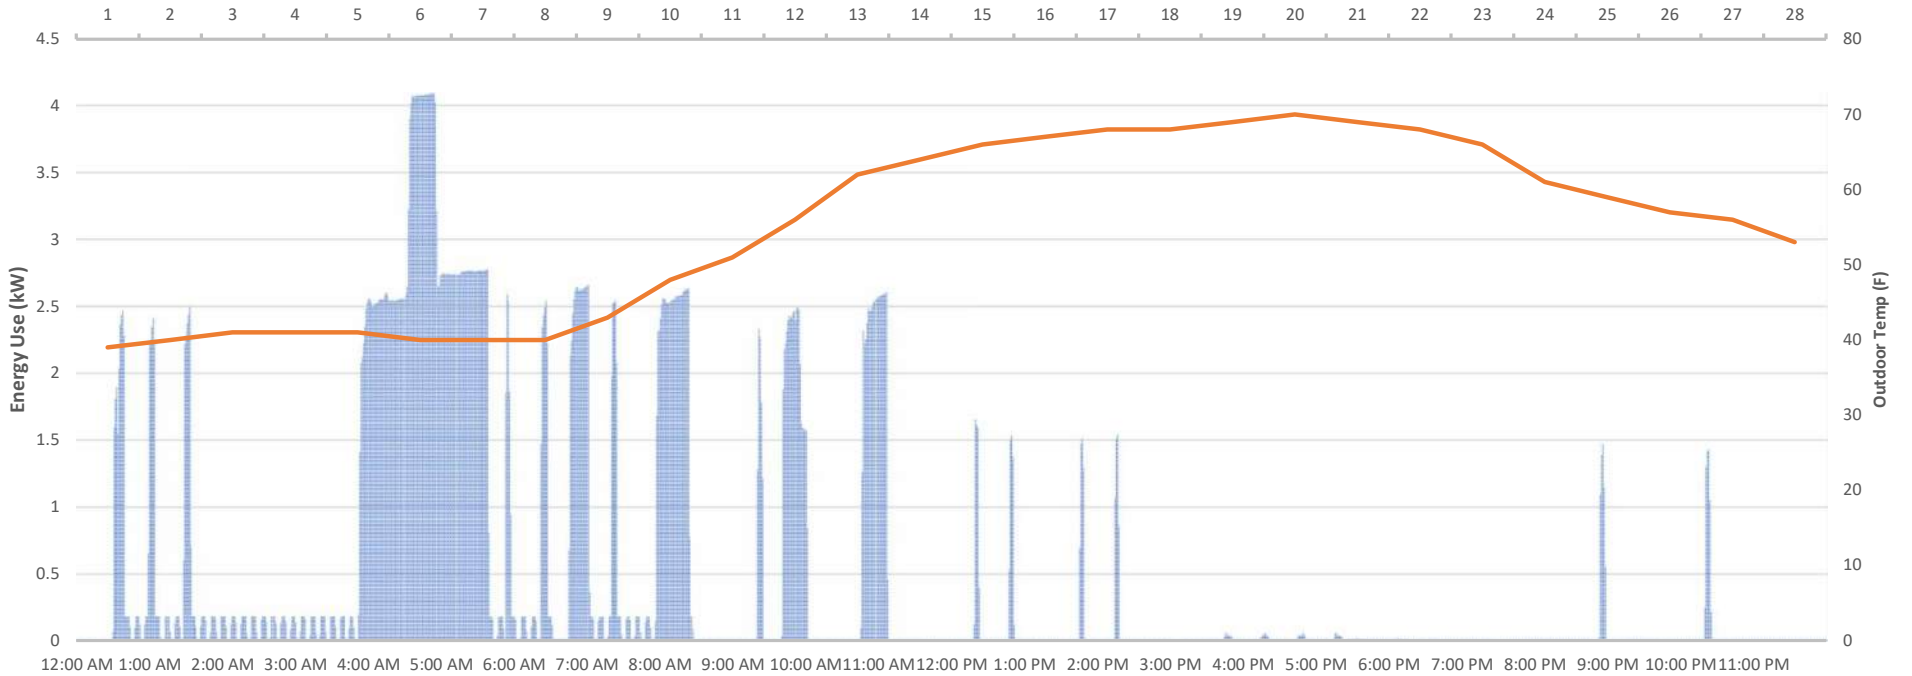

HEAT PUMP RUNTIMES

Energy Use Outdoor Temp (F)

March 15, 2023

HEAT PUMP RUNTIMES

Energy Use Outdoor Temp (F)

March 16, 2023

HEAT PUMP RUNTIMES

Energy Use Outdoor Temp (F)