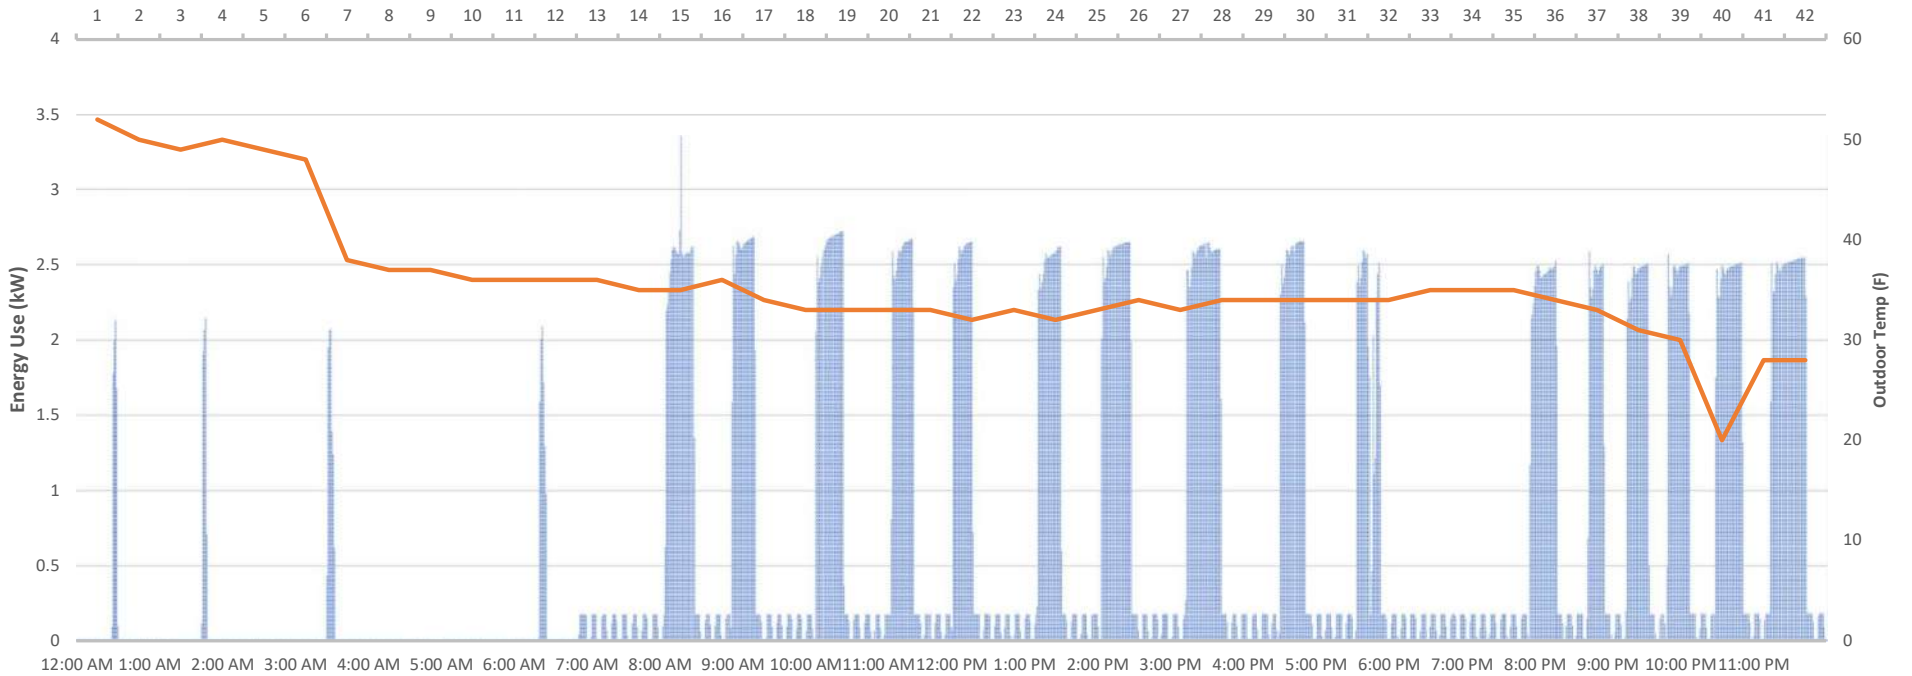

HEAT PUMP RUNTIMES

Energy Use Outdoor Temp (F)

March 15, 2023

HEAT PUMP RUNTIMES

Energy Use Outdoor Temp (F)

March 16, 2023

HEAT PUMP RUNTIMES

Energy Use Outdoor Temp (F)