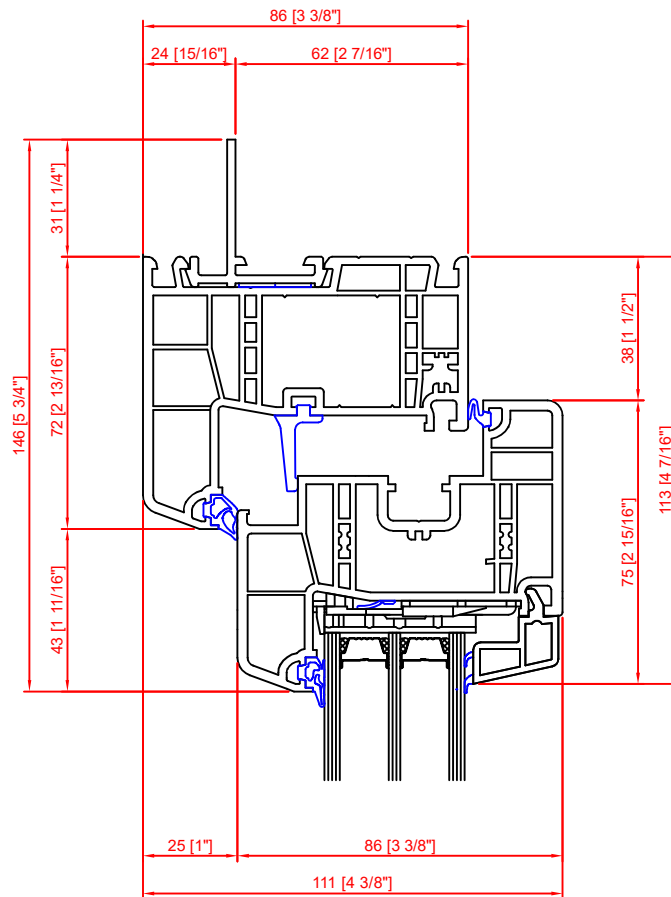

	REFERENCE CODE	DESCRIPTION
FRAME PROFILE	1532015	4700 FRAME 72
SASH PROFILE	1532036	Z57S SASH

COMPONENTS

- 4700 Frame 72 - 532015
- 4700 Sash 84-Z - 532136
- Glazing Bead 22.5x18 mm 560510

ACCESS
WINDOW AND DOOR
DESIGN CENTRE

System : Geneo

Title : Head-Tilt + Turn Inswing Sash

Date : 22/01/2020

Scale : 1 : 0.5

Drawn by :
Cyrus

Drawing No. :

Rev. :