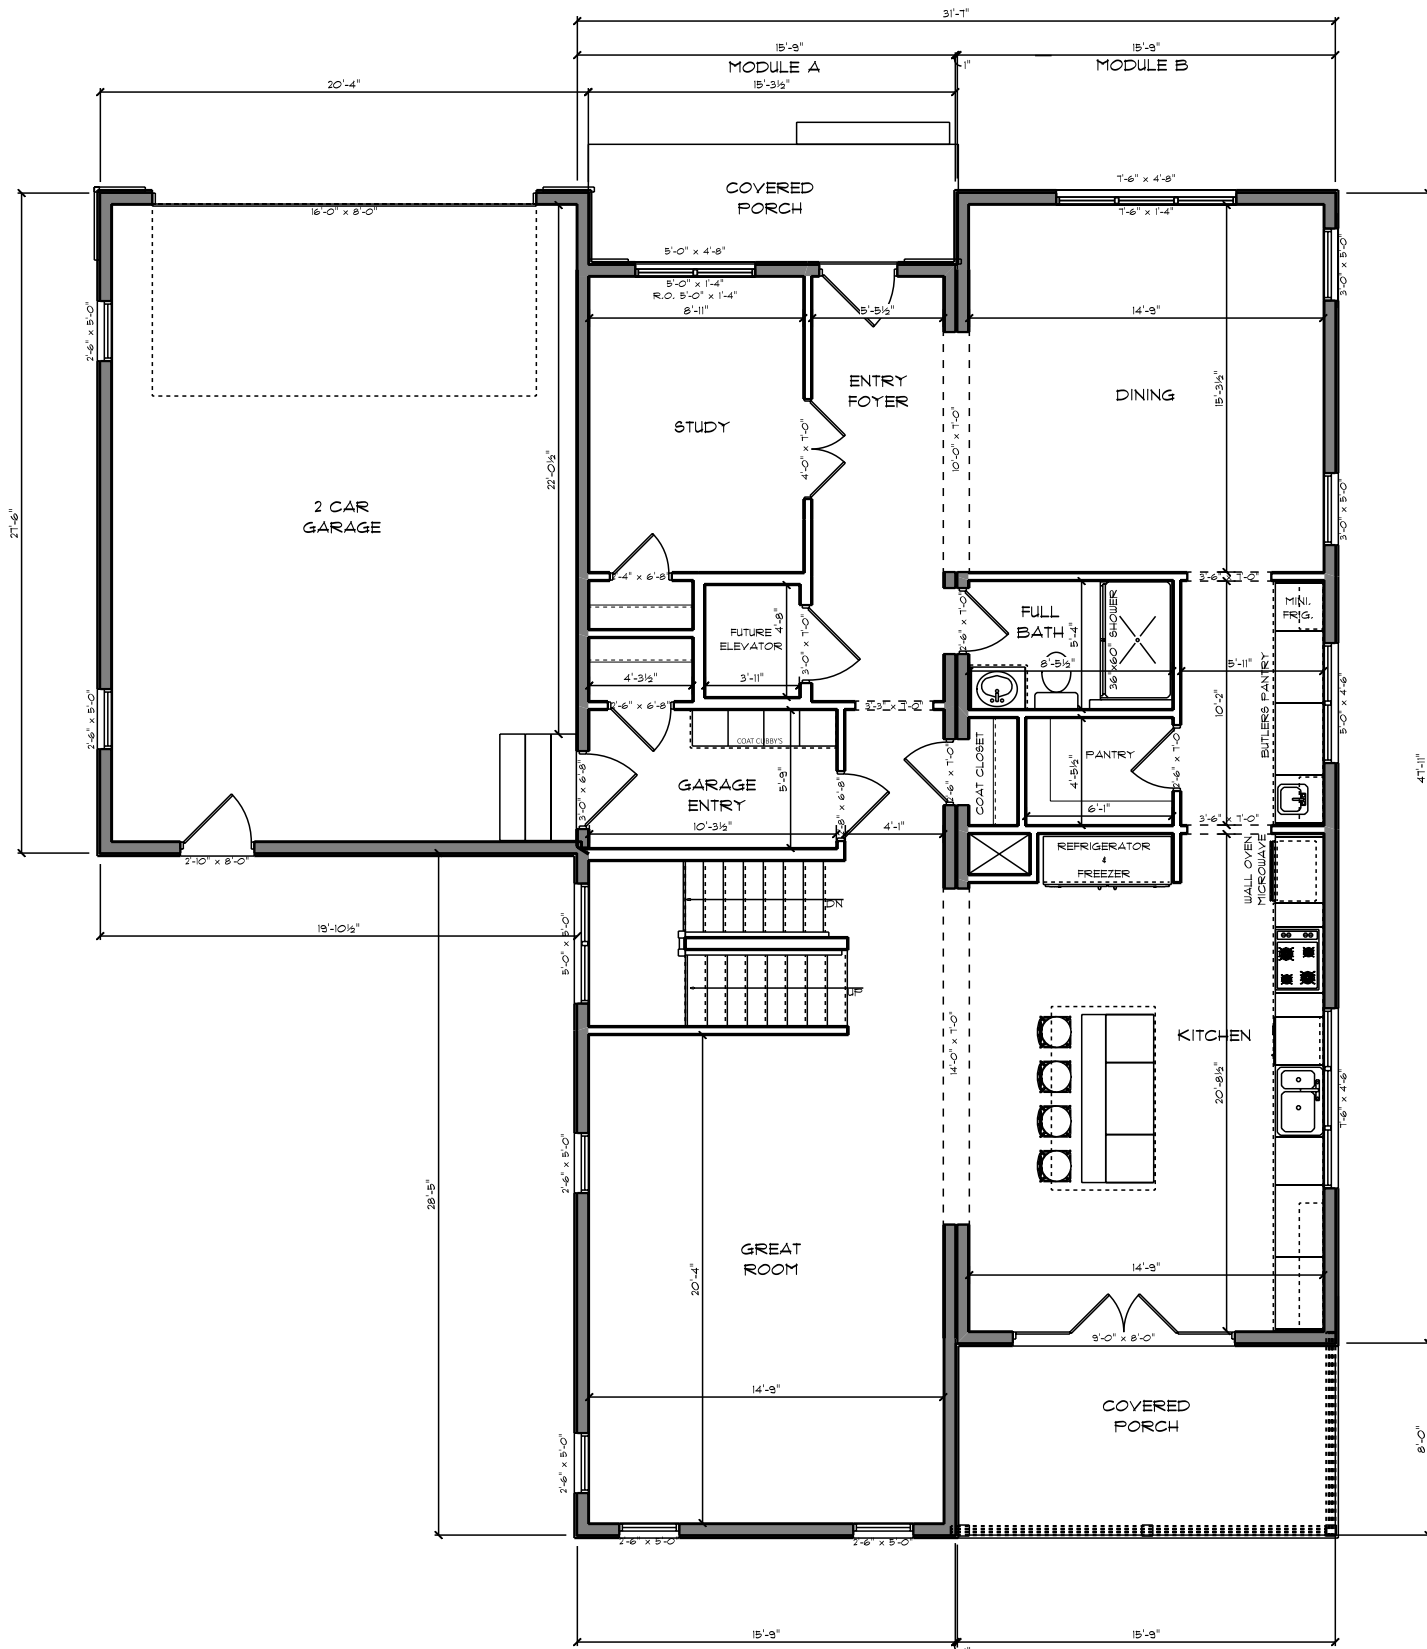

FINISHED LIVING- 1.595 SQ. FT.

FINISHED LIVING- 1.526 SQ. FT.

CONCEPT #3