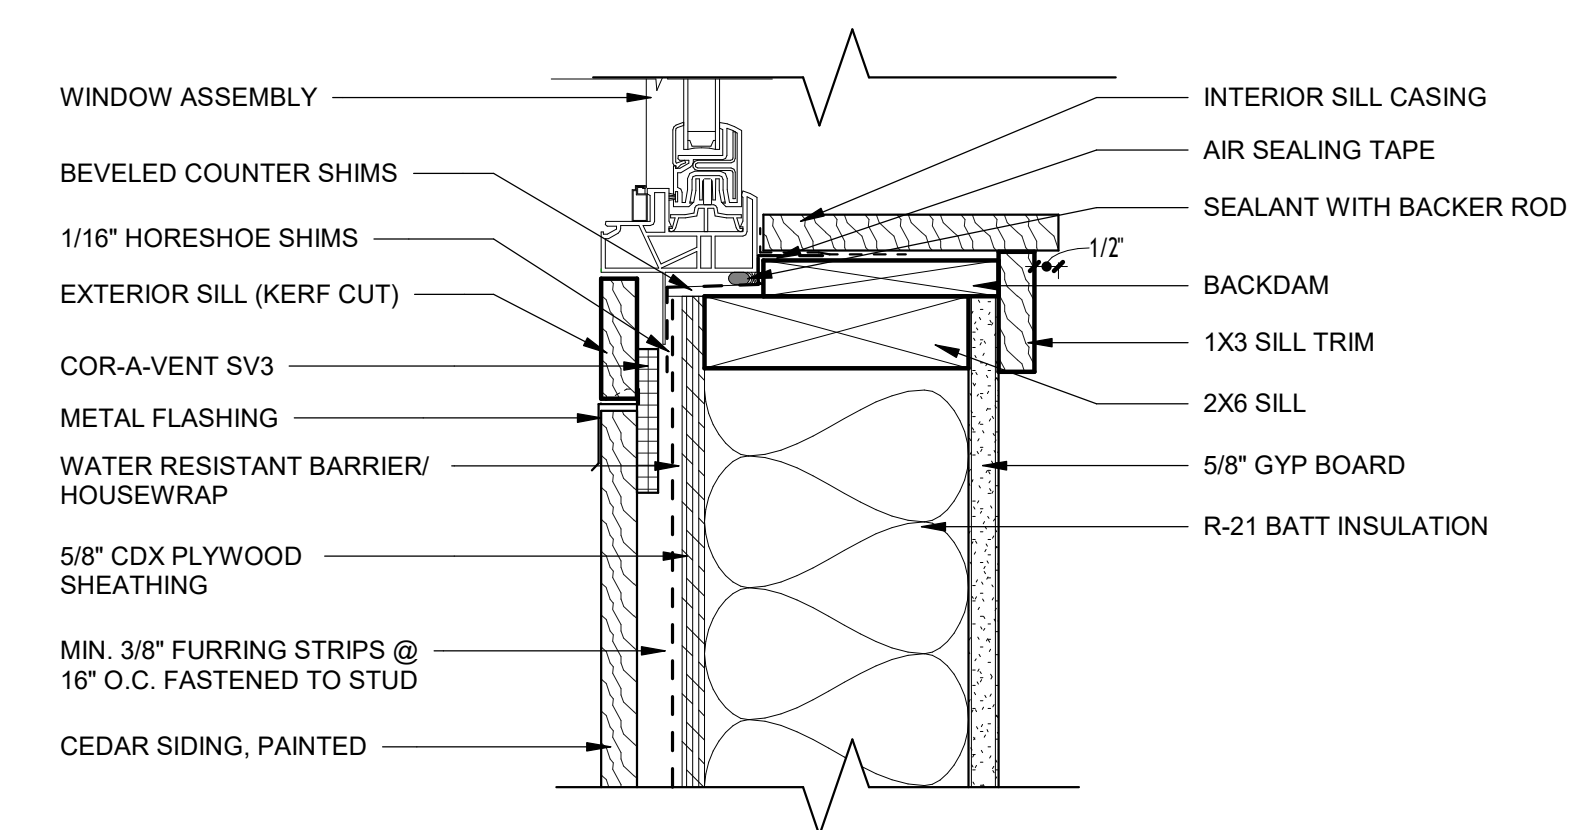

8 HEADER DTL @ CLERESTORY
3" = 1'-0"

7 JAMB DTL - FIXED W/FLANGE
3" = 1'-0"

3 SILL DTL @ CLERESTORY
3" = 1'-0"

4 HEADER DTL - FIXED W/FLANGE
3" = 1'-0"

2 SILL DTL @ GLIDING WINDOWS
3" = 1'-0"

1 SILL DTL - FIXED W/FLANGE
3" = 1'-0"