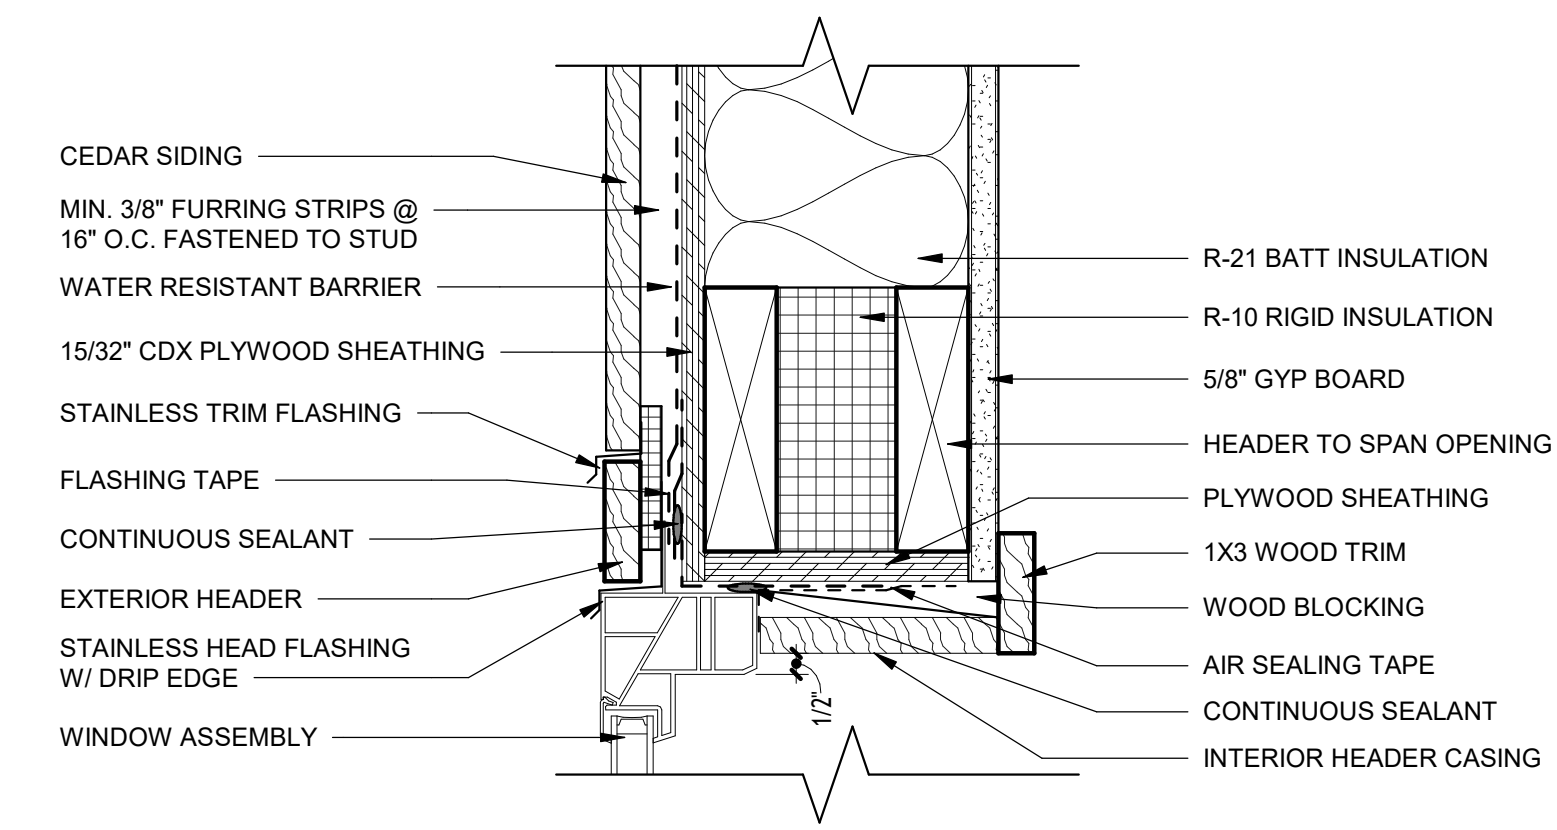

8 HEADER DTL @ CLERESTORY
3" = 1'-0"

7 JAMB DTL - FIXED W/FLANGE
3" = 1'-0"

3 SILL DTL @ CLERESTORY
3" = 1'-0"

4 HEADER DTL - FIXED W/FLANGE
3" = 1'-0"

2 SILL DTL @ GLIDING WINDOWS
3" = 1'-0"

1 SILL DTL - FIXED W/FLANGE
3" = 1'-0"