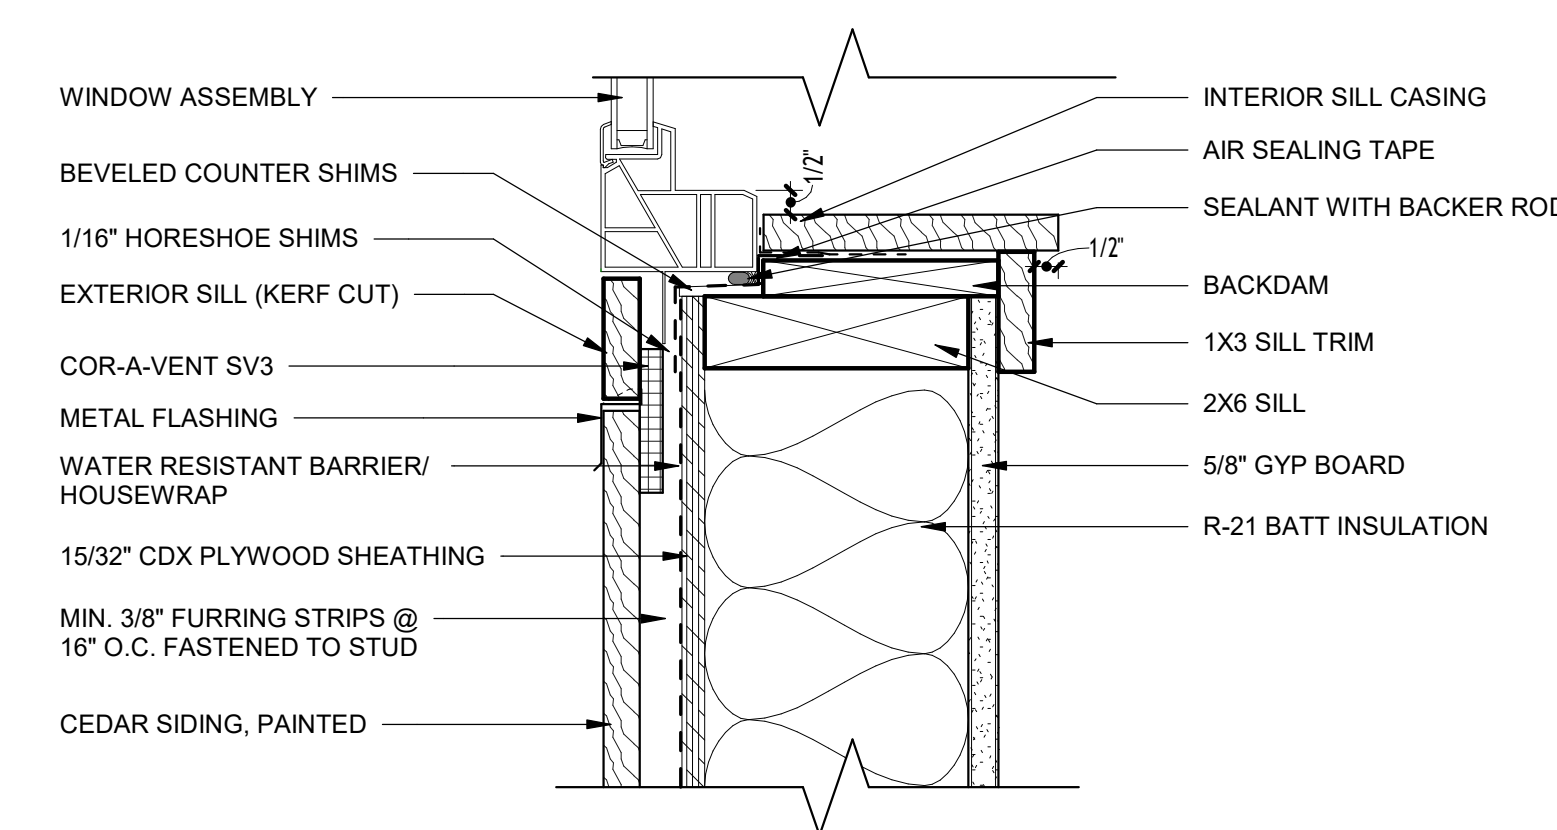

8 HEADER DTL @ CLERESTORY
3" = 1'-0"

7 JAMB DTL - FIXED W/FLANGE
3" = 1'-0"

3 SILL DTL @ CLERESTORY
3" = 1'-0"

4 HEADER DTL - FIXED W/FLANGE
3" = 1'-0"

2 SILL DTL @ GLIDING WINDOWS
3" = 1'-0"

1 SILL DTL - FIXED W/FLANGE
3" = 1'-0"