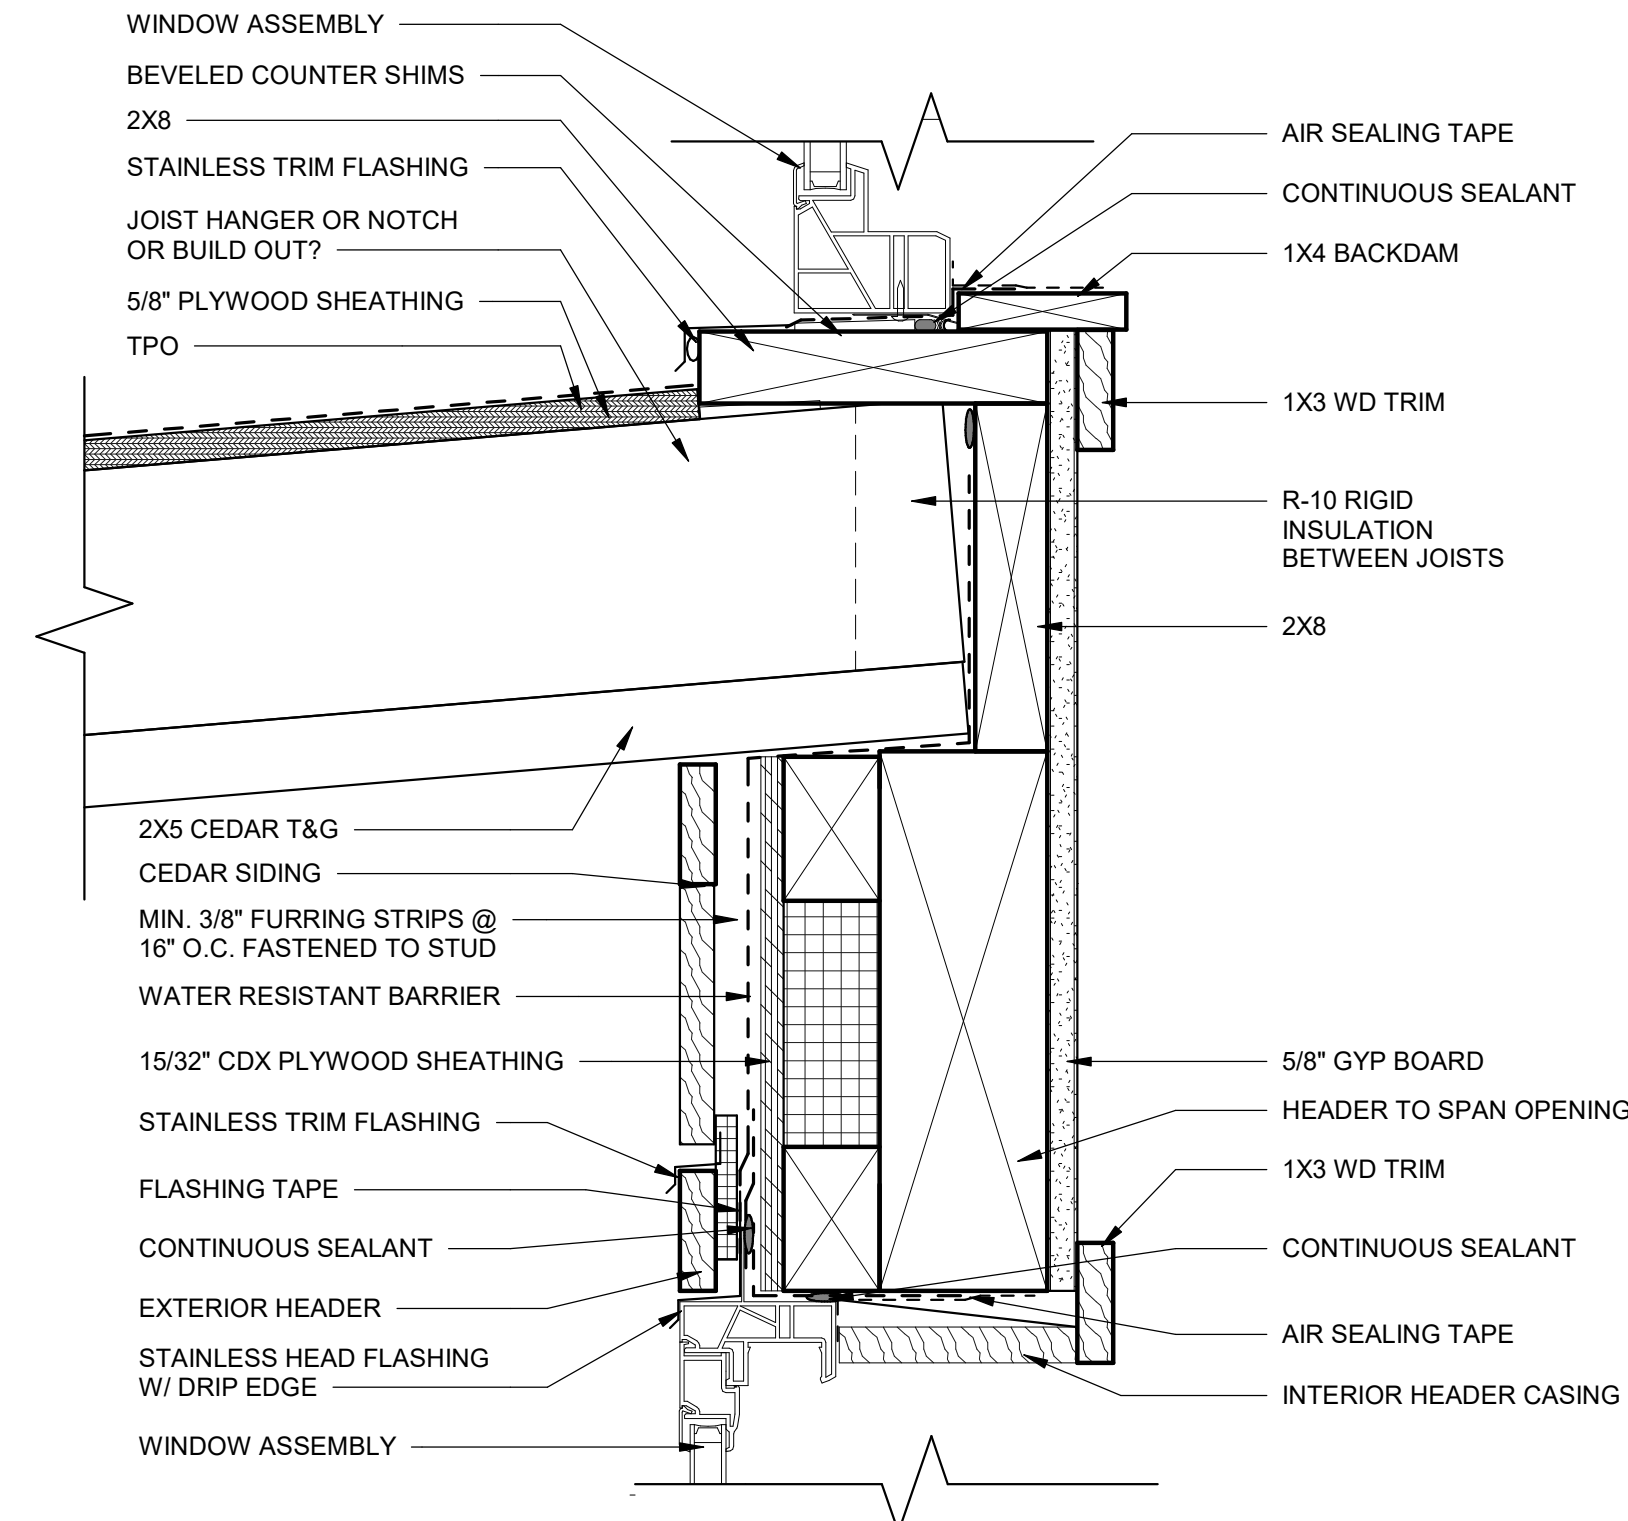

8 HEADER DTL @ CLERESTORY
3" = 1'-0"

7 JAMB DTL - FIXED W/FLANGE
3" = 1'-0"

3 SILL DTL @ CLERESTORY
3" = 1'-0"

4 HEADER DTL - FIXED W/FLANGE
3" = 1'-0"

2 SILL DTL @ GLIDING WINDOWS
3" = 1'-0"

1 SILL DTL - FIXED W/FLANGE
3" = 1'-0"