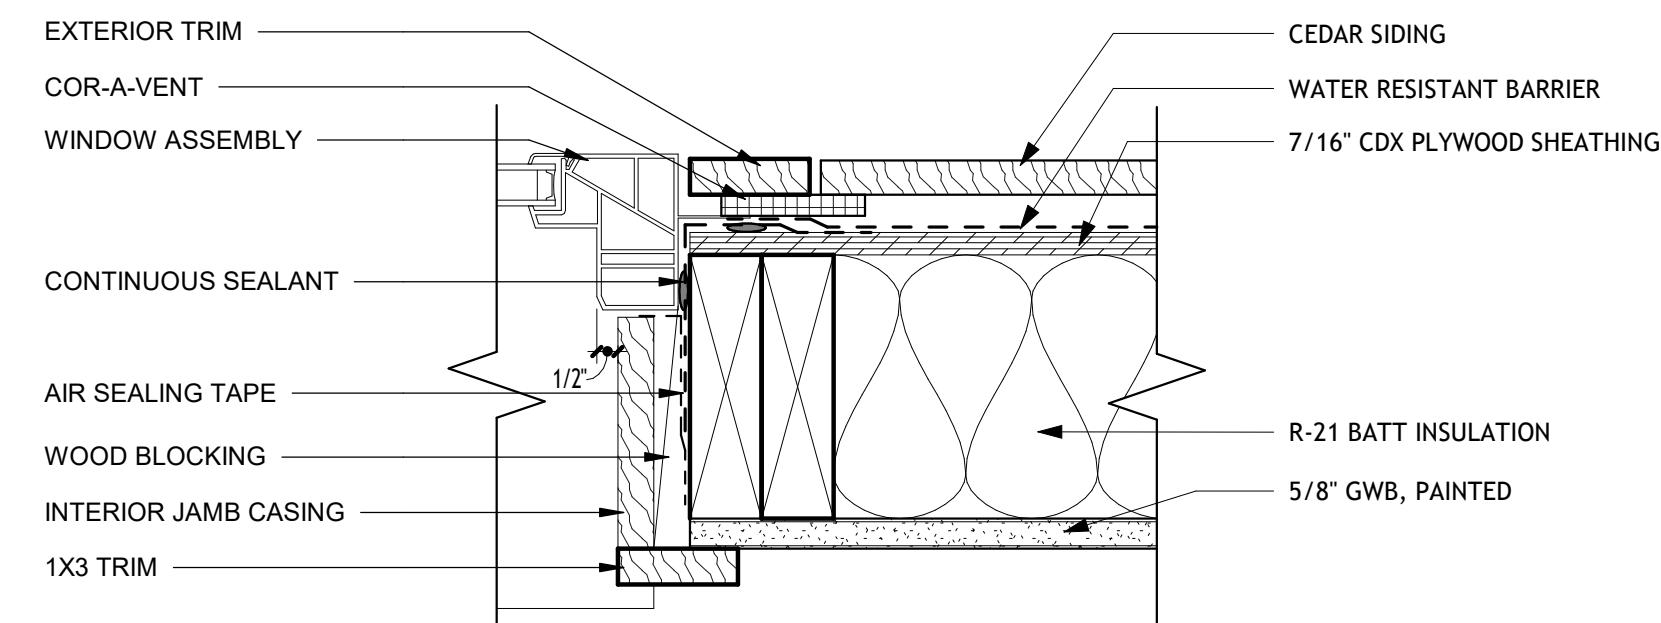

8 HEADER DTL @ CLERESTORY
3" = 1'-0"

7 JAMB DTL - FIXED W/FLANGE
3" = 1'-0"

3 SILL DTL @ CLERESTORY
3" = 1'-0"

4 HEADER DTL - FIXED W/FLANGE
3" = 1'-0"

2 SILL DTL @ GLIDING WINDOWS
3" = 1'-0"

1 SILL DTL - FIXED W/FLANGE
3" = 1'-0"